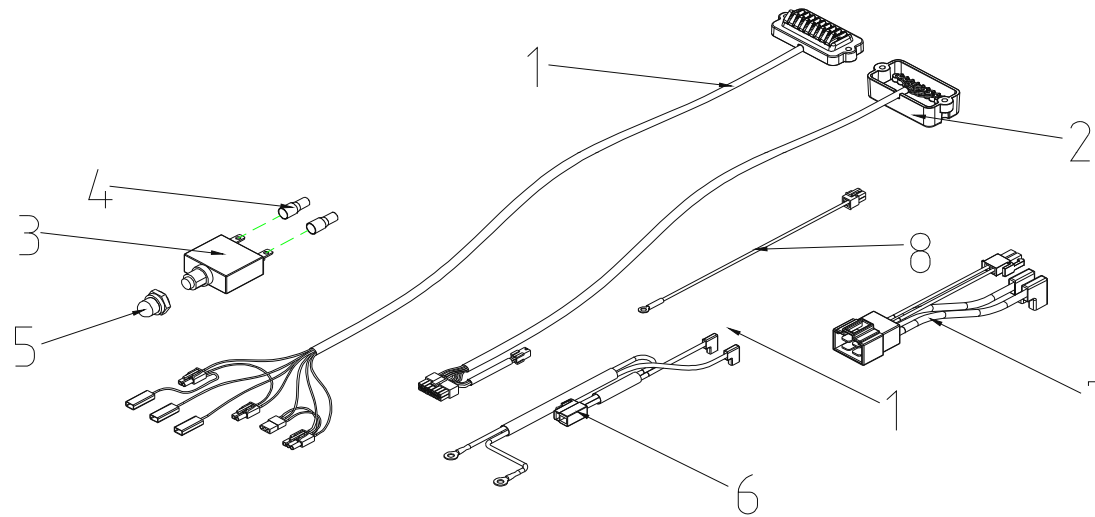

T3J Parts List (2010/10/18)

27. WIRE HARNESS ASS'Y

WT-T3J 售服零件表

T3J Parts List (2010/10/18)				
Fig&Index NO.	Parts No.	Parts Name	QTY/CAR	Remark
		Description		
28-1	C23-009-00200	BASKET	1	
28-2	C20-007-00200	GRIP , 120mm	1	
28-3	C12-034-00300	CHARGER , CABLE,CHARGER , EU	1	
28-6	C37-060-00200	OWNER'S MANUAL	1