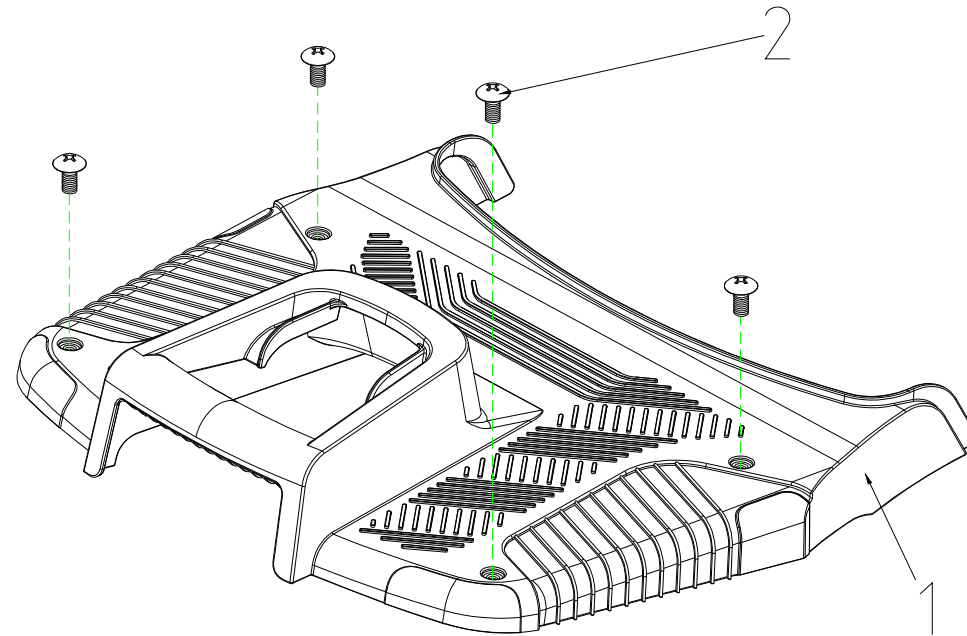

T3J Parts List (2010/10/18)

6. FRONT SHROUD ASS'Y

WT-T3J 售服零件表

T3J Parts List (2010/10/18)				
Fig&Index NO.	Parts No.	Parts Name	QTY/CAR	Remark
		Description		
6	S08-060-00300	FRONT SHROUD ASS'Y , BLACK	1	
6-1	C08-060-00100	FRONT SHROUD , BLACK	1	
6-2	9005060151002	BOLT M6x15L	4