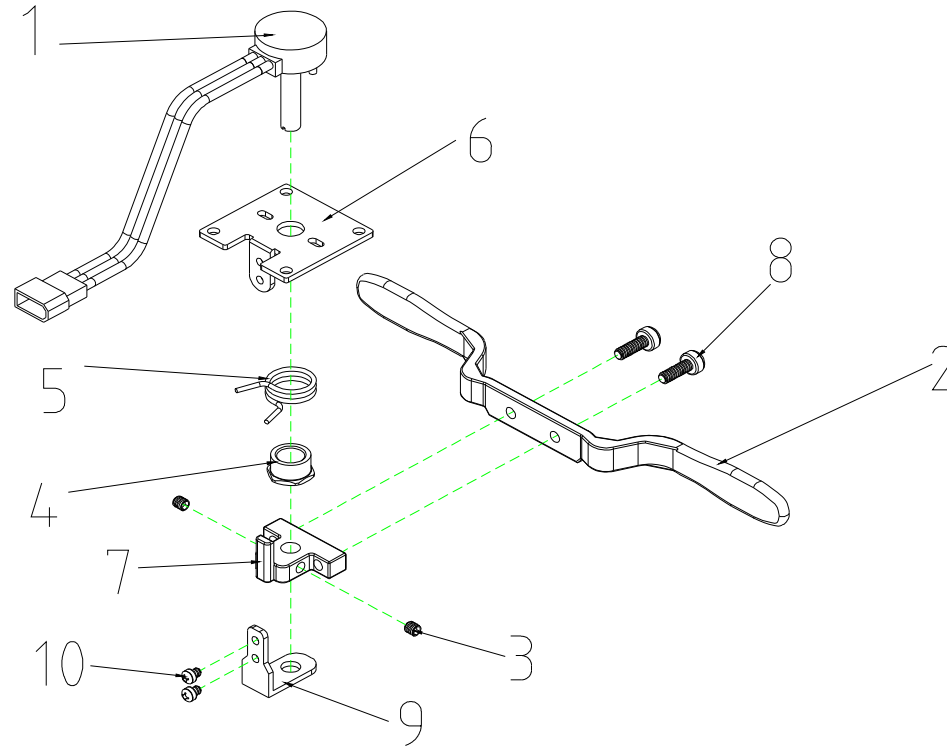

T3J Parts List (2010/10/18)

WT-T3J 售服零件表

T3J Parts List (2010/10/18)				
Fig&Index NO.	Parts No.	Parts Name	QTY/CAR	Remark
		Description		
1	S12-060-00100	SPEED DIAL ASS'Y	1	
2	S02-009-00300	T TYPE HANDLE BAR ASS'Y	1	
3	S08-060-00100	UPPER COVER ASS'Y,HAND BAR	1SET	
4	S08-060-00253	COVER ASS'Y , HANDLE BAR , LOWER , BLUE 53	1SET	
5	S02-060-00100	TILLER SWIVEL ASS'Y	1SET	
6	S08-060-00300	FRONT SHROUD ASS'Y , BLACK	1	
7	S08-060-00453	REAR SHROUD ASS'Y , BLUE 53	1	
8	S01-060-00100	FRAME,REAR SECTION ASS'Y	1SET	
9	S01-060-00200	FRAME,FRONT SECTION ASS'Y	1	
10	S28-060-00300	ANT-TIP WHEELS ASS'Y , FRONT	1	
11	S09-050-00100	REAR DRIVE ASS'Y(W/I BOLT,NUT ETC.),7μM 4700RPM	1	
12	S17-060-00100	BATTERY PACK ASS'Y , W/I BATTERY	1	
13	S17-060-00200	BATTERY PACK ASS'Y , W/O BATTERY	1	
14	S02-060-00200	REGULAR BEARING BALL SET	1SET	
15	C03-060-00102	FRONT FORK ASS'Y	1	
16	S05-060-00100	HEX FLANGE BOLT ASS'Y,M10xP1.5x100L	1	
17	C05-035-00100	FRONT PU FOAMED TIRE , BLACK	1	
19	S07-060-00200	SEAT ASS'Y	1	
20	C07-060-00500	SEAT POST	1	
22	C07-027-00601	ARMREST,L	1	
23	C07-027-00701	ARMREST, R	1	
24	C10-060-00100	CONTROLLER , CURTIS 45A	1	
25	C06-034-00401	200x50 PU FOAMED TIRE , REAR	1	
26	S18-060-00100	WIRE HARNESS ASS'Y W/I BUZZER	1	

T3J Parts List (2010/10/18)

1. SPEED DIAL ASS'Y

T3J Parts List (2010/10/18)				
Fig&Index NO.	Parts No.	Parts Name	QTY/CAR	Remark
		Description		
1	S12-060-00100	SPEED DIAL ASS'Y	1	
1-1	C12-060-00200	SPEED LEVER COMP.	1	
1-2	C12-009-00600	SPEED LEVER	1	
1-3	9358040040753	LOCKING SCREW,4x4	2	
1-4	C12-001-00101	NUT	1	
1-5	C12-001-00300	TORSION SPRING,SPEED LEVER	1	
1-6	C12-001-00402	FIX PLATE,SPEED LEVER	1	
1-7	C12-009-00700	HOLDER,SPEED LEVER	1	
1-8	9004040120704	BOLT,M4x12L	2	
1-9	C12-001-01500	SPEED LEVER COMP POSITION	1	
1-10	9004030040504	BOLT,M3x4	2	