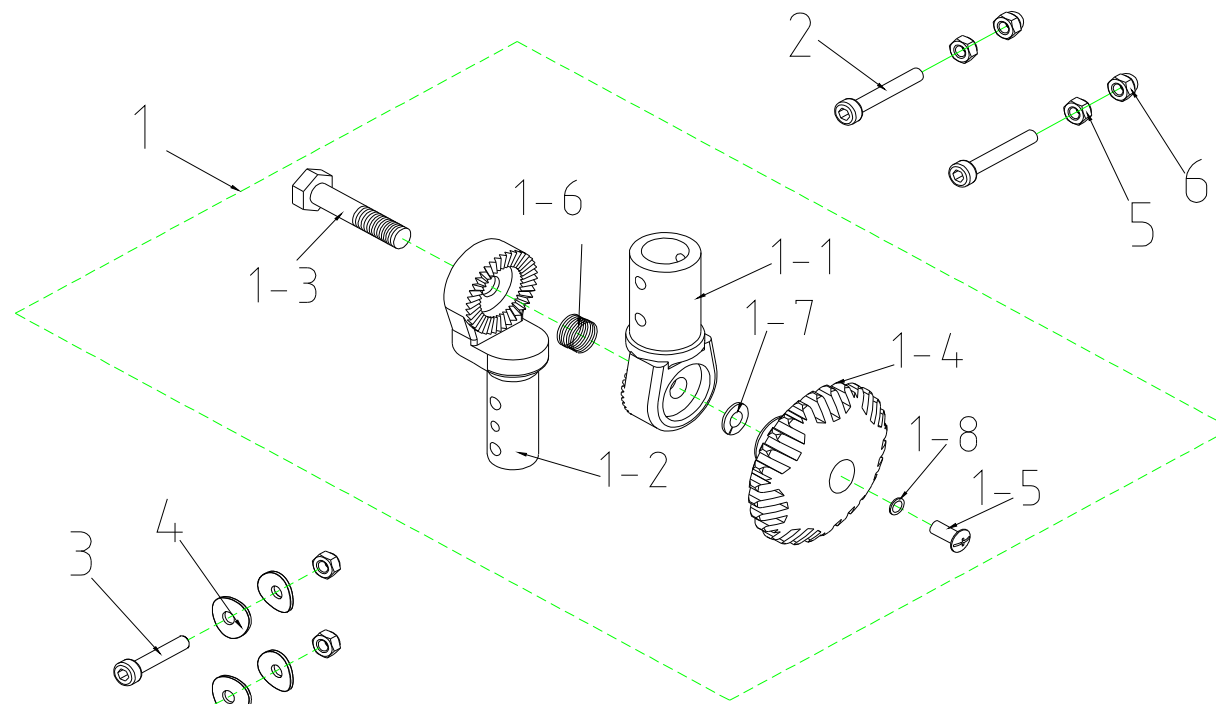

T3J Parts List (2010/10/18)

1. SPEED DIAL ASS'Y

T3J Parts List (2010/10/18)				
Fig&Index NO.	Parts No.	Parts Name	QTY/CAR	Remark
		Description		
1	S12-060-00100	SPEED DIAL ASS'Y	1	
1-1	C12-060-00200	SPEED LEVER COMP.	1	
1-2	C12-009-00600	SPEED LEVER	1	
1-3	9358040040753	LOCKING SCREW,4x4	2	
1-4	C12-001-00101	NUT	1	
1-5	C12-001-00300	TORSION SPRING,SPEED LEVER	1	
1-6	C12-001-00402	FIX PLATE,SPEED LEVER	1	
1-7	C12-009-00700	HOLDER,SPEED LEVER	1	
1-8	9004040120704	BOLT,M4x12L	2	
1-9	C12-001-01500	SPEED LEVER COMP POSITION	1	
1-10	9004030040504	BOLT,M3x4	2	

T3J Parts List (2010/10/18)

4. COVER ASS'Y HAND BAR , LOWER

WT-T3J 售服零件表

T3J Parts List (2010/10/18)				
Fig&Index NO.	Parts No.	Parts Name	QTY/CAR	Remark
		Description		
4	S08-060-00253	COVER ASS'Y , HANDLE BAR , LOWER , BLUE 53	1SET	
4-1	C18-050-00100	IGNITION SWITCH ASS'Y	1	
4-1-1	C18-050-00600	KEY	1	
4-2	C08-009-00453	COVER , HAND BAR , LOWER , BLUE 53	1	
4-3	9011350150004	BOLT , M3.5x15	4	
4-4	C25-001-00301	PLUG	1	
4-5	9005060101002	CR ROUND HD SCREW,M6X10L	2	

T3J Parts List (2010/10/18)

5. TILLER SWIVEL ASS'Y

T3J Parts List (2010/10/18)

Fig&Index NO.	Parts No.	Parts Name	QTY/CAR	Remark
		Description		
5	S02-060-00100	TILLER SWIVEL ASSY	1SET	
5-1	C02-050-00500	TILLER SWIVEL ASS'Y	1	
5-1-1	C02-050-00600	TILLER SWIVEL,UPPER	1	
5-1-2	C02-050-00700	TILLER SWIVEL,LOWER	1	
5-1-3	9036100501503	BOLT,TILLER,M10x28L	1	
5-1-4	C02-026-00100	NUT,TILLER SWIVEL	1	
5-1-5	9005050120802	CR ROUND HD SCREW,M5X12L	1	
5-1-6	C02-09-00700	SPRING,TILLER SWIVEL	1	
5-1-7	9211100200172	SPRING WASHER , M10	1	
5-1-8	9211050100802	SPRING WASHER , M5	1	
5-2	9035060451003	BOLT,M6X45(ED)	2	
5-3	9035060401003	BOLT,M6X40(ED)	2	
5-4	9250060100137	WASHER,M6	4	
5-5	9201060601003	LOCK NUT,M6(ED)	4	
5-6	9205060951003	CAP NUT,M6	2	