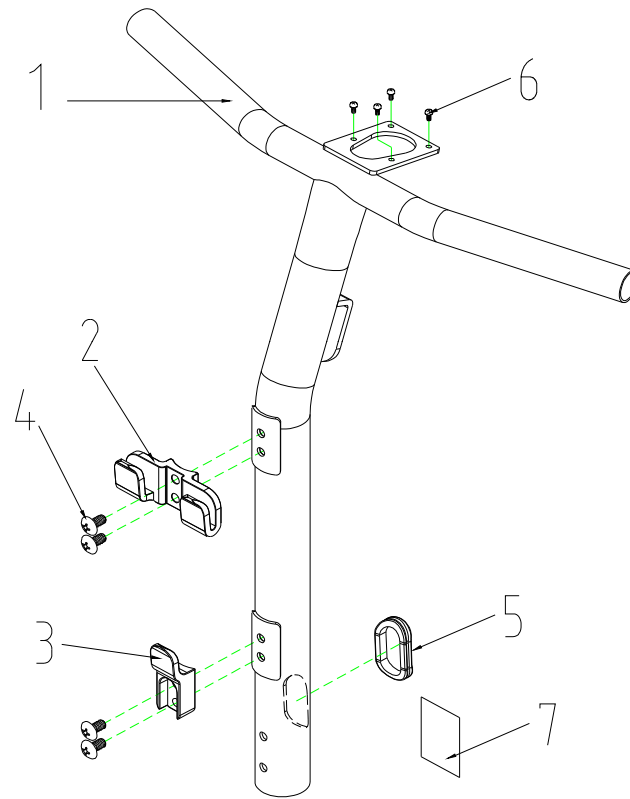

T3J Parts List (2010/10/18)

2. T TYPE HAND BAR ASS'Y

WT-T3J 售服零件表

T3J Parts List (2010/10/18)

Fig&Index NO.	Parts No.	Parts Name	QTY/CAR	Remark
		Description		
2	S02-009-00300	T TYPE HANDLE BAR ASS'Y	1	
2-1	C02-009-00403	T TYPE HANDLE BAR	1	
2-2	C26-009-01601	BASKET HOLDER,PAINTED,UPPER	1	
2-3	C26-009-01700	BASKET HOLDER,PAINTED,LOWER	1	
2-4	9005060121002	BOLT , M6x12L	4	
2-5	C02-032-00202	PLUG,WIRE	1	
2-6	9004030080504	BOLT,M3X8	4	
2-7	C27-009-00200	LABEL,HANDLE BAR WARNING	1