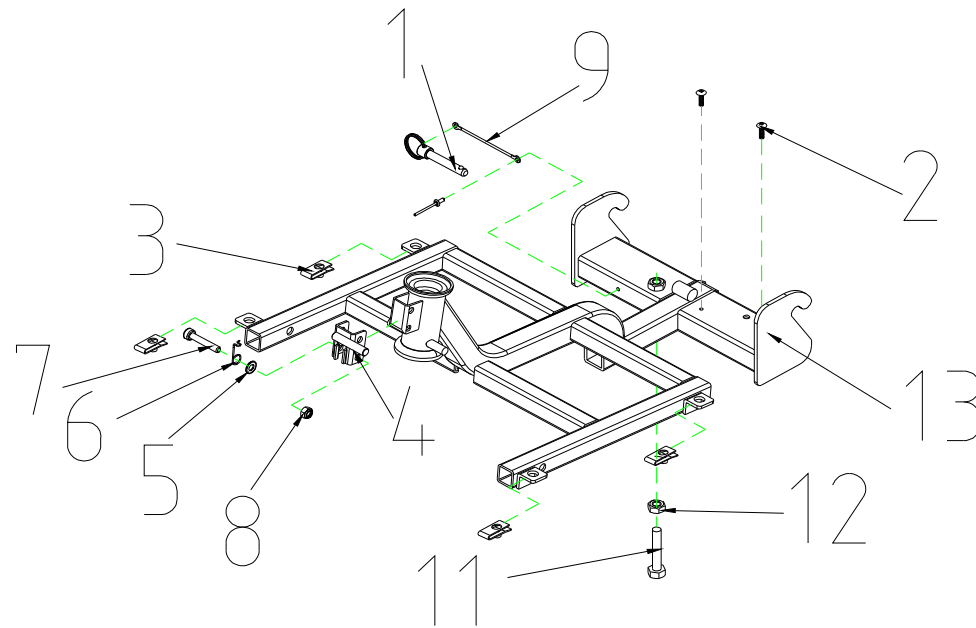

T3J Parts List (2010/10/18)

Fig&Index NO.	Parts No.	Parts Name	QTY/CAR	Remark
		Description		
8	S01-060-00100	FRAME,REAR SECTION ASS'Y	1SET	
8-1	C01-060-00300	REAR FRAME SECTION	1	
8-2	C28-007-00200	ANT-TIP WHEELS	2	
8-3	9214080100163	WASHER , M8	4	
8-4	9201080801253	LOCK NUT,M8(ED)	2	
8-5	C26-050-00100	FRAME CONNECT BUSH	1	
8-6	9005040150703	BOLT M4x15L(ED)	2	
8-7	C01-001-10501	LOCK PIN , M8x50L	1	
8-8	9205081251253	LID NUT-M8XP1.25	2	
8-9	C01-060-00203	FRAME , REAR SECTION	1	
8-10	9237060000001	U-TYPE SPRING NUT,M6	2	
8-11	9211060150103	DPRINT WASHER , M6	2	
8-12	9005060151002	BOLT M6x15L	2	

T3J Parts List (2010/10/18)

9. FRAME FRONT ASS'Y