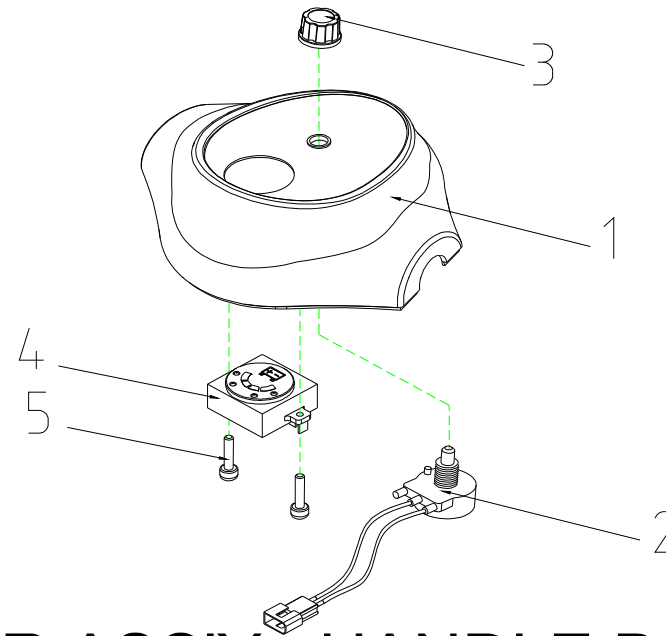

WT-T3J 售服零件表

T3J Parts List (2010/10/18)

Fig&Index NO.	Parts No.	Parts Name	QTY/CAR	Remark
		Description		
2	S02-009-00300	T TYPE HANDLE BAR ASS'Y	1	
2-1	C02-009-00403	T TYPE HANDLE BAR	1	
2-2	C26-009-01601	BASKET HOLDER,PAINTED,UPPER	1	
2-3	C26-009-01700	BASKET HOLDER,PAINTED,LOWER	1	
2-4	9005060121002	BOLT , M6x12L	4	
2-5	C02-032-00202	PLUG,WIRE	1	
2-6	9004030080504	BOLT,M3X8	4	
2-7	C27-009-00200	LABEL,HANDLE BAR WARNING	1	

T3J Parts List (2010/10/18)

**3.COVER ASS'Y , HANDLE BAR
, UPPER**