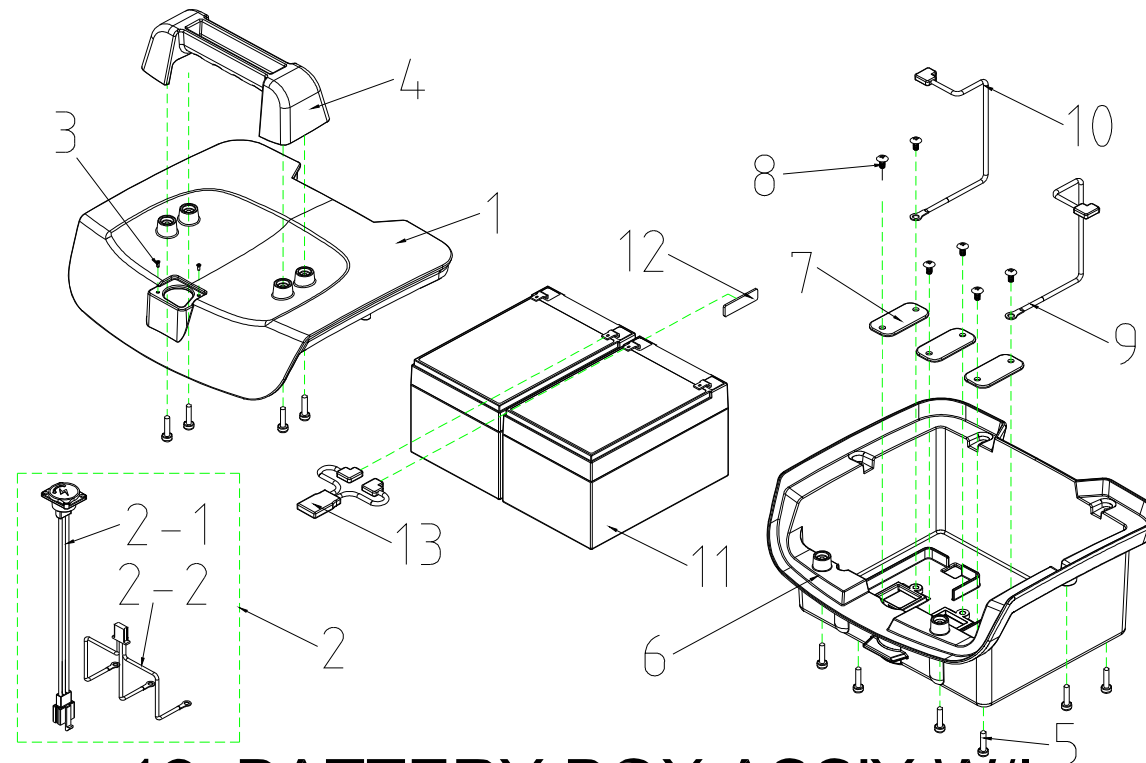

T3J Parts List (2010/10/18)

12. BATTERY BOX ASS'Y W/I BATTERY

T3J Parts List (2010/10/18)				
Fig&Index NO.	Parts No.	Parts Name	QTY/CAR	Remark
		Description		
12	S17-060-00100	BATTERY PACK ASS'Y , W/I BATTERY	1	
12-1	C08-060-00500	COVER ,UPER , BATTERY	1	
12-2	C17-060-00100	CHARGE CABLE ASS'Y	1	
12-2-1	C17-060-00400	CHARGE CABLE , UPPER	1	
12-2-2	C17-060-00500	CHARGE CABLE , LOWER	1	
12-3	9014250080002	CR PAN HD SCREW , M2.5x8L	2	
12-4	C08-060-00700	BATTERY CASE GRIP	1	
12-5	9011040200003	BOLT M4x20L(ED)	10	
12-6	C08-060-00601	COVER ,LOWER , BATTERY	1	
12-7	C12-009-00400	COPPER PIECE,BATTERY PLANK	3	
12-8	9011040100003	CR ROUND HD SCREW,M4X10L	6	
12-9	C17-009-00700	BATTERY CABLE (+)	1	
12-10	C17-009-00800	BATTERY CABLE (-)	1	
12-11	C17-009-01200	BATTERY 12AH	2	
12-12	C33-001-00200	SPONGE ADHESIVE,60X18X3mm	1	
12-13	C17-009-00600	BATTERY CABLE	1	