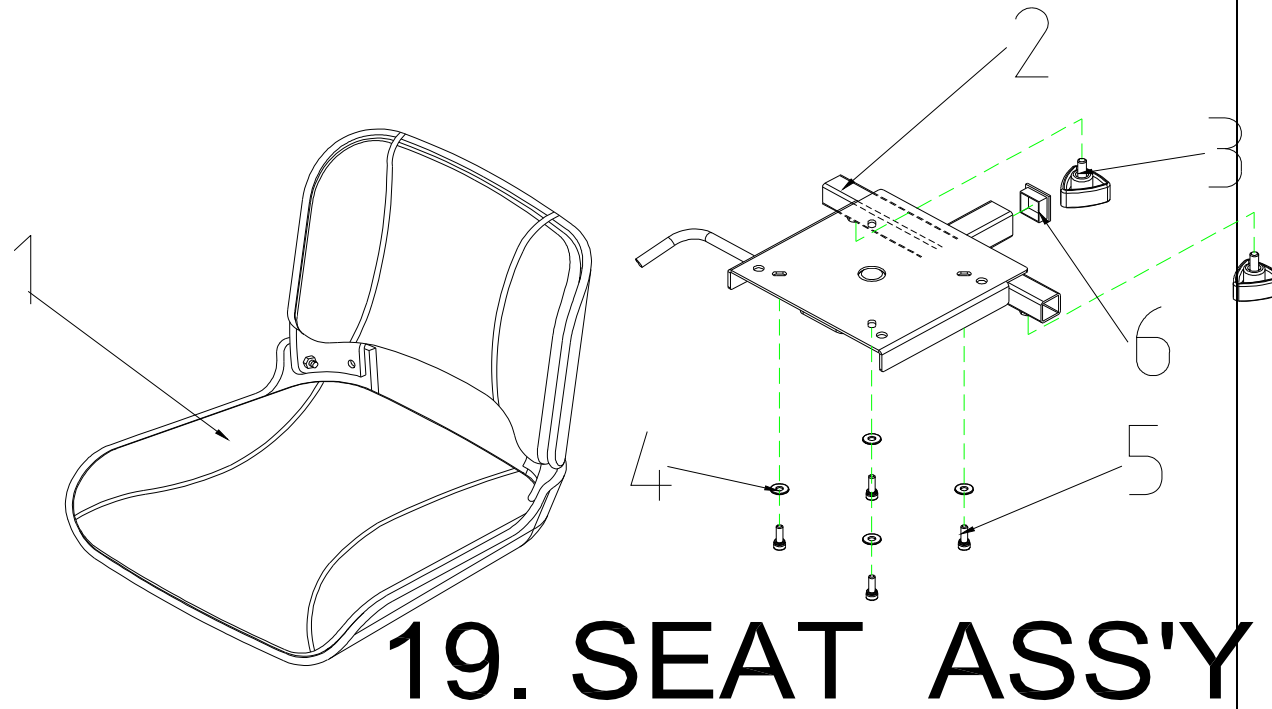

T3J Parts List (2010/10/18)

WT-T3J 售服零件表

T3J Parts List (2010/10/18)				
Fig&Index NO.	Parts No.	Parts Name	QTY/CAR	Remark
		Description		
19	S07-060-00200	SEAT ASS'Y	1	
19-1	C07-060-00300	SEAT,BLACK	1	
19-2	C07-060-00100	SEAT PLATE,T3J	1	
19-3	C30-001-10202	TRIANGEL BOLT,M8x20	3	
19-4	9214070100193	WASHER , Ø19xØ7x1L(ED)	4	
19-5	9022060201001	BOLT M6x20L	4	
19-6	C26-001-00401	PLUG	1	