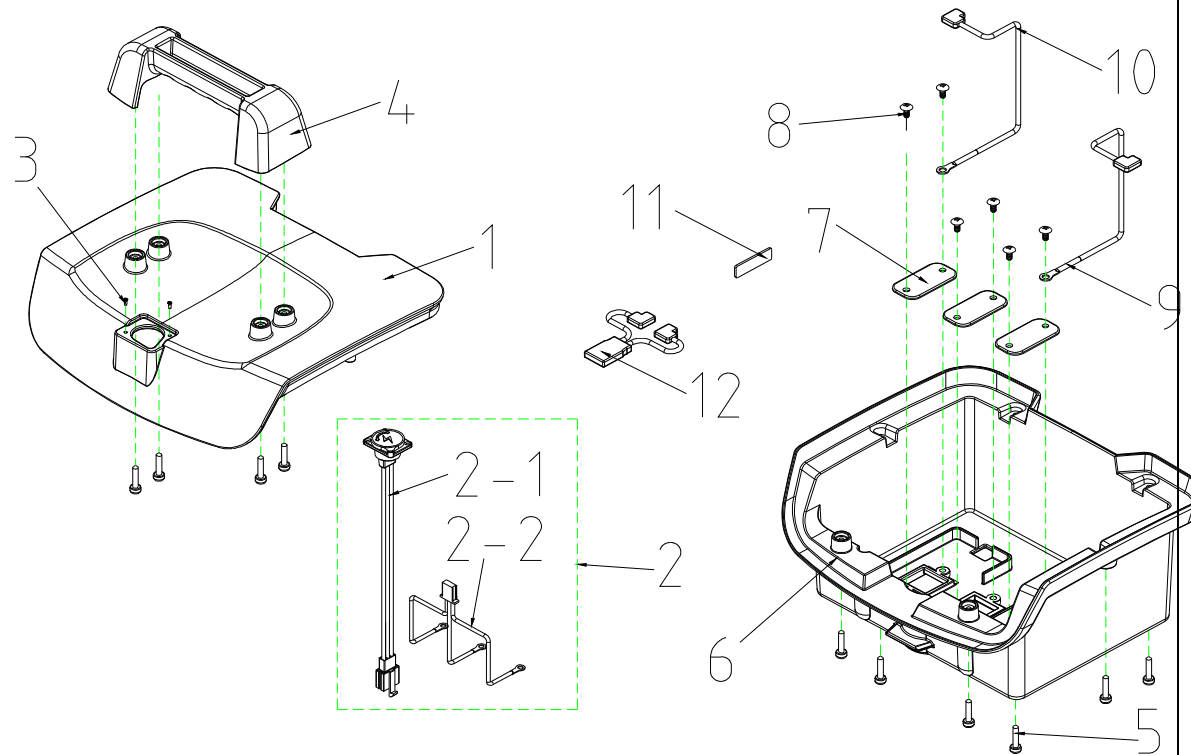

T3J Parts List (2010/10/18)

13. BATTERY BOX ASS'Y W/O BATTERY

T3J Parts List (2010/10/18)

Fig&Index NO.	Parts No.	Parts Name	QTY/CAR	Remark
		Description		
13	S17-060-00200	BATTERY PACK ASS'Y , W/O BATTERY	1	
13-1	C08-060-00500	COVER ,UPER , BATTERY	1	
13-2	C17-060-00100	CHARGE CABLE ASS'Y	1	
13-2-1	C17-060-00400	CHARGE CABLE , UPPER	1	
13-2-2	C17-060-00500	CHARGE CABLE , LOWER	1	
13-3	9014250080002	CR PAN HD SCREW , M2.5x8L	2	
13-4	C08-060-00700	BATTERY CASE GRIP	1	
13-5	9011040200003	BOLT M4x20L(ED)	10	
13-6	C08-060-00601	COVER ,LOWER , BATTERY	1	
13-7	C12-009-00400	COPPER PIECE,BATTERY PLANK	3	
13-8	9011040100003	CR ROUND HD SCREW,M4X10L	6	
13-9	C17-009-00700	BATTERY CABLE (+)	1	
13-10	C17-009-00800	BATTERY CABLE (-)	1	
13-11	C33-001-00200	SPONGE ADHESIVE,60X18X3mm	1	
13-12	C17-009-00600	BATTERY CABLE	1