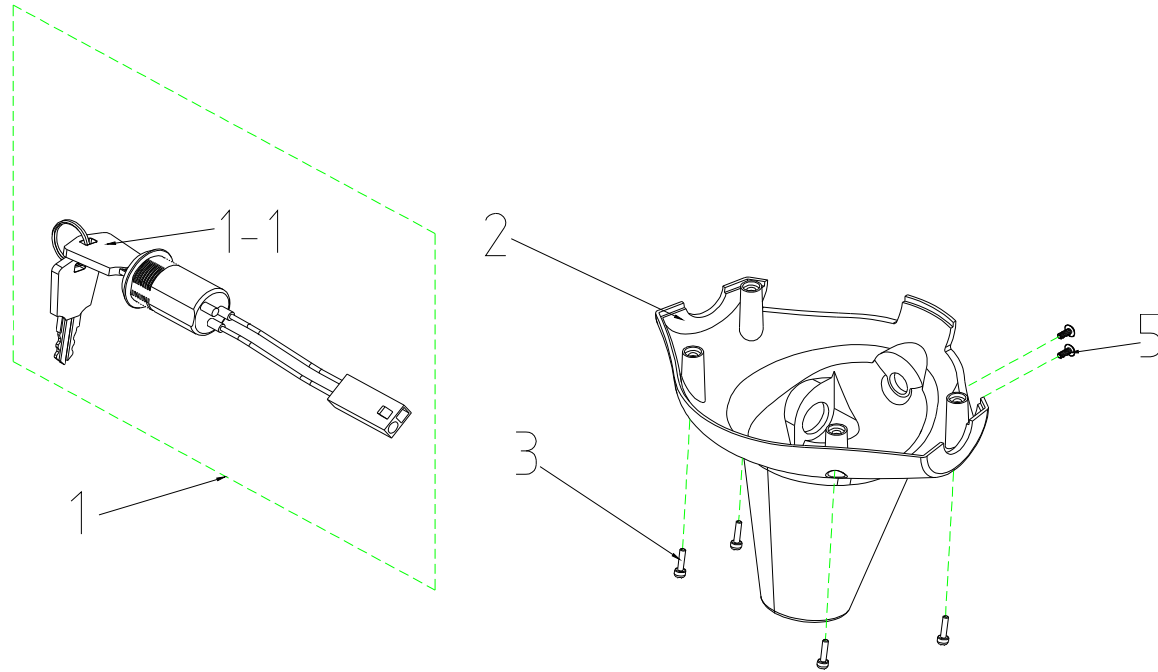

T3J Parts List (2010/10/18)

Fig&Index NO.	Parts No.	Parts Name	QTY/CAR	Remark
		Description		
3	S08-060-00100	UPPER COVER ASS'Y,HAND BAR	1SET	
3-1	C08-009-00362	UPPER COVER,BLACK	1	
3-2	C12-060-00100	SPEED DIAL COMP.	1	
3-3	C26-009-00200	SPEED ADJUST,JK-901C	1	
3-4	C11-045-00102	BATTERY INDICATOR	1	
3-5	9011030080502	BOLT , M3x8L	2	

T3J Parts List (2010/10/18)

4. COVER ASS'Y HAND BAR , LOWER