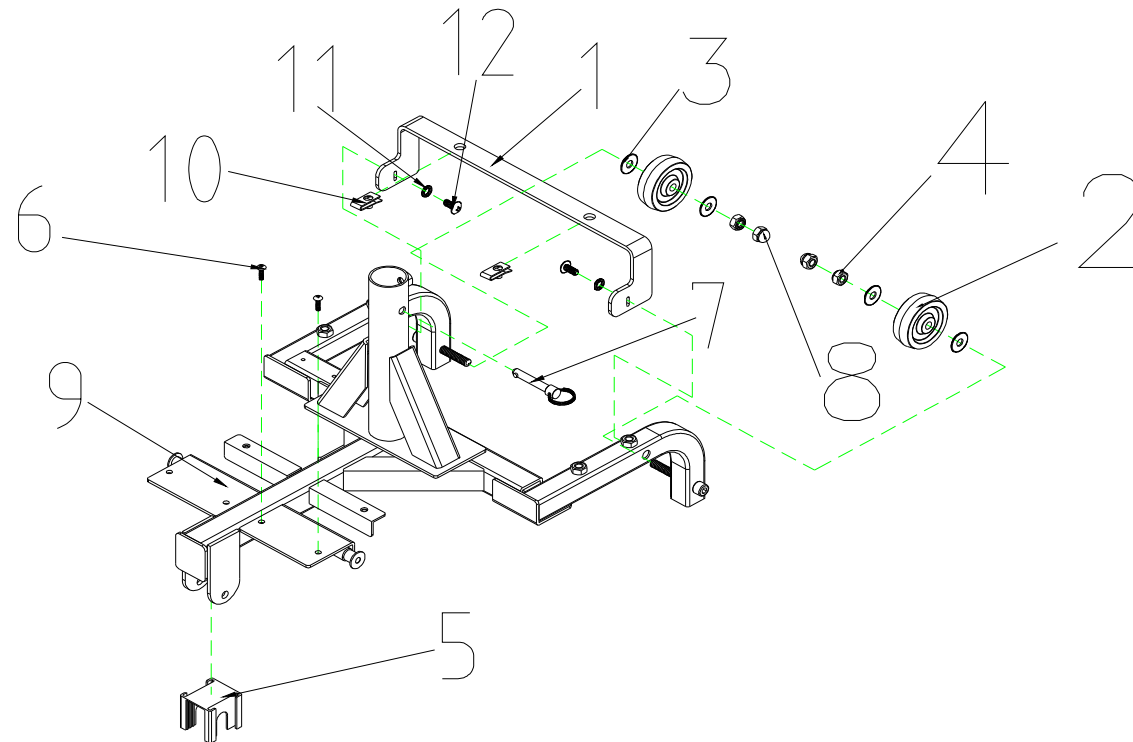

T3J Parts List (2010/10/18)

8. FRAME REAR ASS'Y

T3J Parts List (2010/10/18)

Fig&Index NO.	Parts No.	Parts Name	QTY/CAR	Remark
		Description		
8	S01-060-00100	FRAME,REAR SECTION ASS'Y	1SET	
8-1	C01-060-00300	REAR FRAME SECTION	1	
8-2	C28-007-00200	ANT-TIP WHEELS	2	
8-3	9214080100163	WASHER , M8	4	
8-4	9201080801253	LOCK NUT,M8(ED)	2	
8-5	C26-050-00100	FRAME CONNECT BUSH	1	
8-6	9005040150703	BOLT M4x15L(ED)	2	
8-7	C01-001-10501	LOCK PIN , M8x50L	1	
8-8	9205081251253	LID NUT-M8XP1.25	2	
8-9	C01-060-00203	FRAME , REAR SECTION	1	
8-10	9237060000001	U-TYPE SPRING NUT,M6	2	
8-11	9211060150103	DPRINT WASHER , M6	2	
8-12	9005060151002	BOLT M6x15L	2