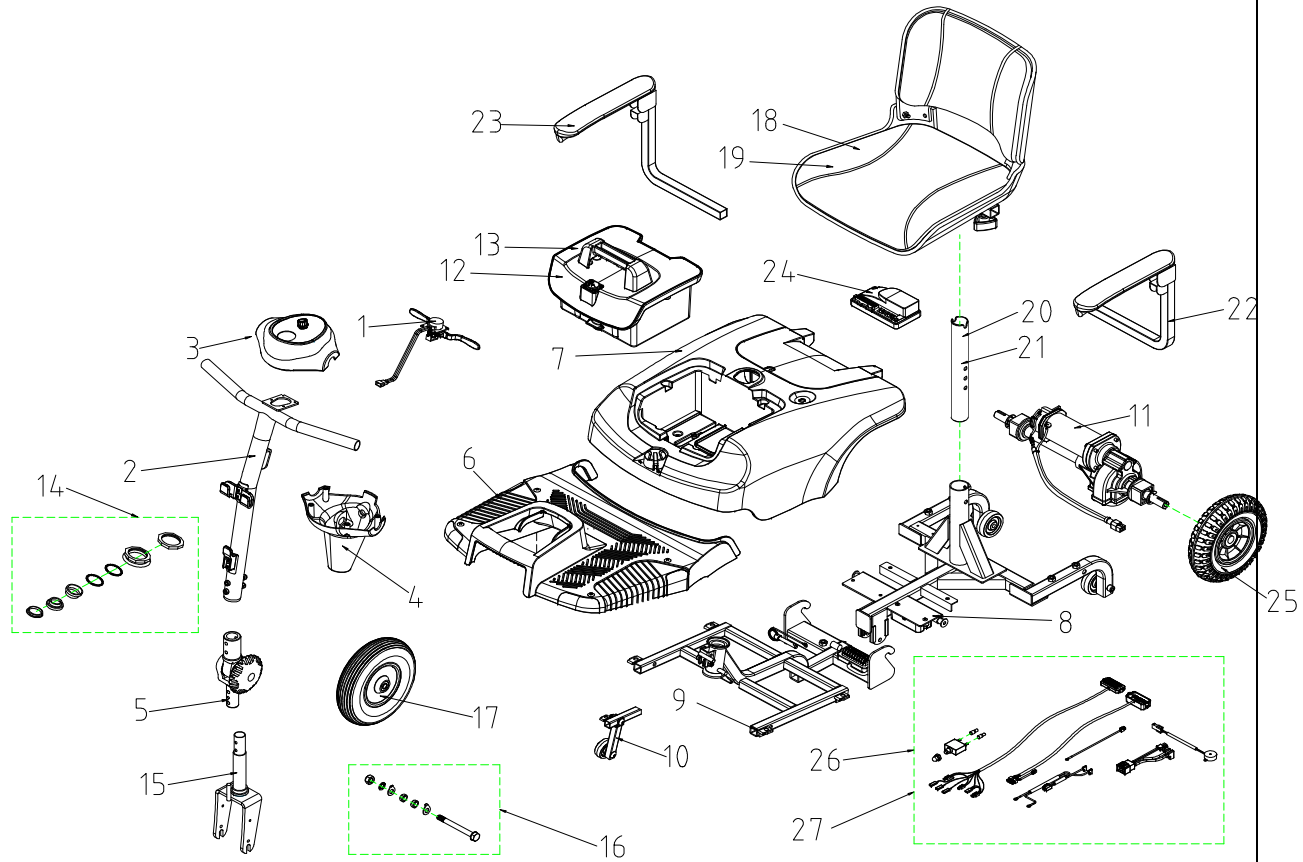

T3J Parts List (2010/10/18)

WT-T3J 售服零件表

T3J Parts List (2010/10/18)				
Fig&Index NO.	Parts No.	Parts Name	QTY/CAR	Remark
		Description		
1	S12-060-00100	SPEED DIAL ASS'Y	1	
2	S02-009-00300	T TYPE HANDLE BAR ASS'Y	1	
3	S08-060-00100	UPPER COVER ASS'Y,HAND BAR	1SET	
4	S08-060-00253	COVER ASS'Y , HANDLE BAR , LOWER , BLUE 53	1SET	
5	S02-060-00100	TILLER SWIVEL ASS'Y	1SET	
6	S08-060-00300	FRONT SHROUD ASS'Y , BLACK	1	
7	S08-060-00453	REAR SHROUD ASS'Y , BLUE 53	1	
8	S01-060-00100	FRAME,REAR SECTION ASS'Y	1SET	
9	S01-060-00200	FRAME,FRONT SECTION ASS'Y	1	
10	S28-060-00300	ANT-TIP WHEELS ASS'Y , FRONT	1	
11	S09-050-00100	REAR DRIVE ASS'Y(W/I BOLT,NUT ETC.),7μM 4700RPM	1	
12	S17-060-00100	BATTERY PACK ASS'Y , W/I BATTERY	1	
13	S17-060-00200	BATTERY PACK ASS'Y , W/O BATTERY	1	
14	S02-060-00200	REGULAR BEARING BALL SET	1SET	
15	C03-060-00102	FRONT FORK ASS'Y	1	
16	S05-060-00100	HEX FLANGE BOLT ASS'Y,M10xP1.5x100L	1	
17	C05-035-00100	FRONT PU FOAMED TIRE , BLACK	1	
19	S07-060-00200	SEAT ASS'Y	1	
20	C07-060-00500	SEAT POST	1	
22	C07-027-00601	ARMREST,L	1	
23	C07-027-00701	ARMREST, R	1	
24	C10-060-00100	CONTROLLER , CURTIS 45A	1	
25	C06-034-00401	200x50 PU FOAMED TIRE , REAR	1	
26	S18-060-00100	WIRE HARNESS ASS'Y W/I BUZZER	1	

T3J Parts List (2010/10/18)

1. SPEED DIAL ASS'Y

T3J Parts List (2010/10/18)				
Fig&Index NO.	Parts No.	Parts Name	QTY/CAR	Remark
		Description		
1	S12-060-00100	SPEED DIAL ASS'Y	1	
1-1	C12-060-00200	SPEED LEVER COMP.	1	
1-2	C12-009-00600	SPEED LEVER	1	
1-3	9358040040753	LOCKING SCREW,4x4	2	
1-4	C12-001-00101	NUT	1	
1-5	C12-001-00300	TORSION SPRING,SPEED LEVER	1	
1-6	C12-001-00402	FIX PLATE,SPEED LEVER	1	
1-7	C12-009-00700	HOLDER,SPEED LEVER	1	
1-8	9004040120704	BOLT,M4x12L	2	
1-9	C12-001-01500	SPEED LEVER COMP POSITION	1	
1-10	9004030040504	BOLT,M3x4	2	