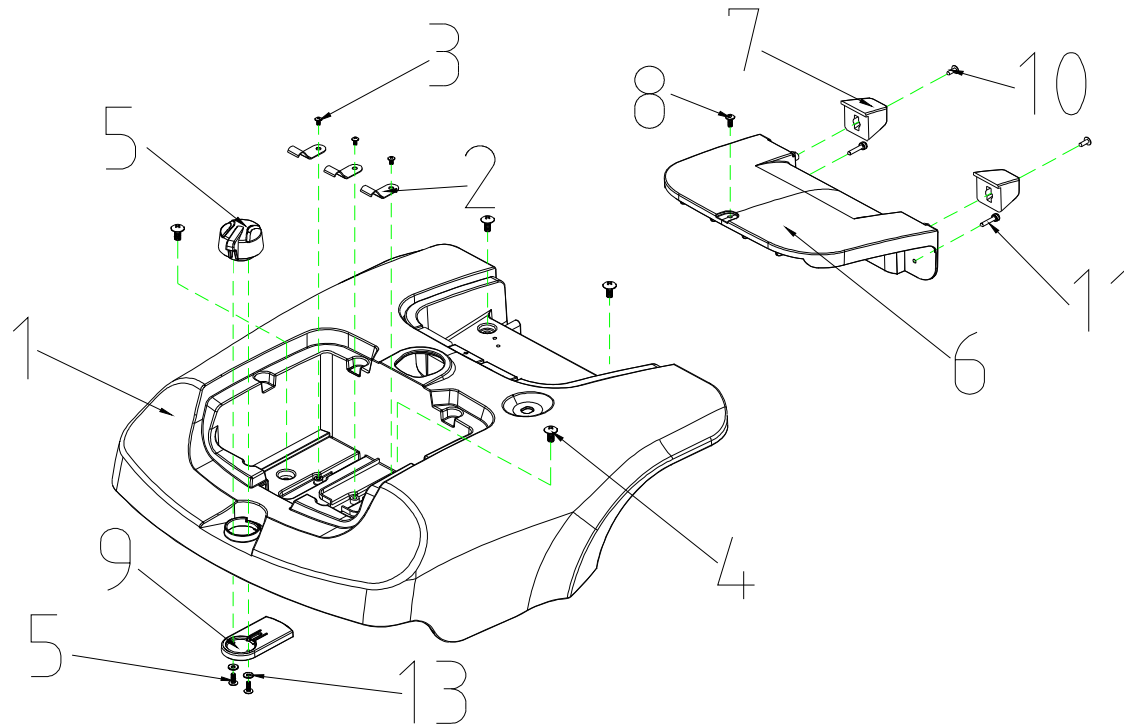

T3J Parts List (2010/10/18)

7. REAR SHROUD ASS'Y

T3J Parts List (2010/10/18)				
Fig&Index NO.	Parts No.	Parts Name	QTY/CAR	Remark
		Description		
7	S08-060-00453	REAR SHROUD ASS'Y , BLUE 53	1	
7-1	C08-060-00253	REAR SHROUD , BLUE 53	1	
7-2	C12-009-00100	U-TYPE SPRING NUT	3	
7-3	9005040080703	BOLT M4x8L(ED)	3	
7-4	9005060151002	BOLT M6x15L	4	
7-5	C08-060-00800	KNOB , BATTERY BOX	1	
7-6	C08-060-00400	COVER , CONTROLLER	1	
7-7	C08-060-00300	PAD , REAR SHROUD	2	
7-8	901140100003	BOLT , M4x10L	1	
7-9	C08-060-00900	HOLDER , BATTERY BOX	1	
7-10	9029040120002	BOLT , M4x12L	2	
7-11	9011040200003	BOLT , M4x20L(ED)	2	
7-12	9011350150004	BOLT , M3.5x15L	2