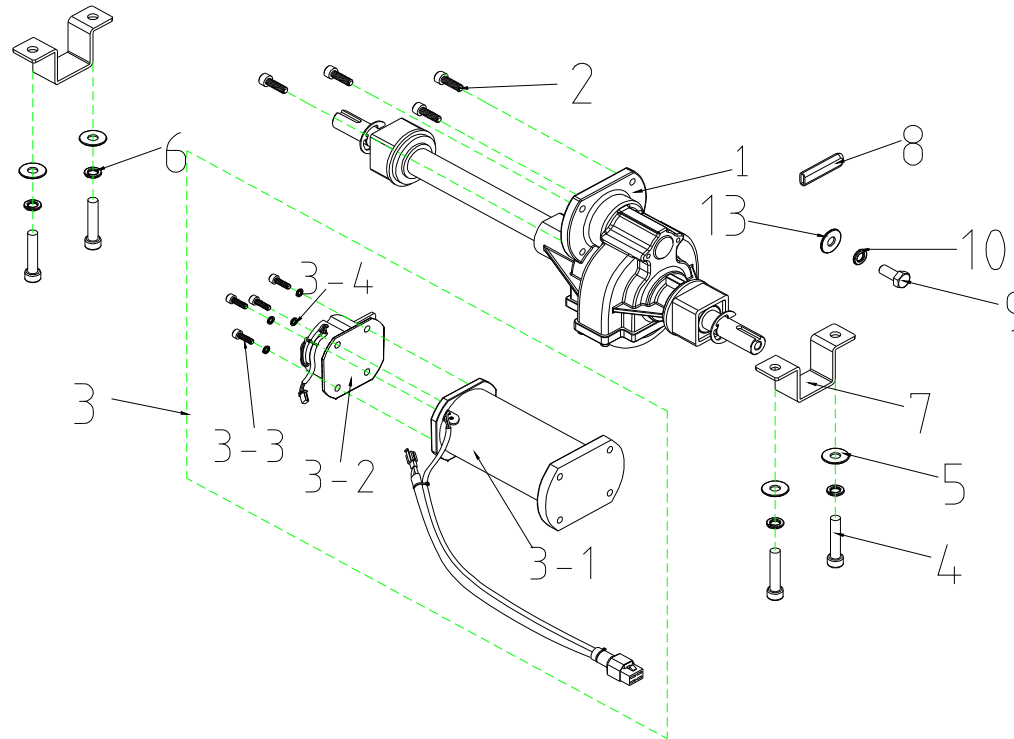

T3J Parts List (2010/10/18)

**11. REAR DRIVE ASS'Y
(W/I BOLT / NUT)**

T3J Parts List (2010/10/18)

Fig&Index NO.	Parts No.	Parts Name	QTY/CAR	Remark
		Description		
11	S09-050-00100	REAR DRIVE ASS'Y(W/ BOLT,NUT ETC.),7μM 4700RPM	1	
11-1	C09-050-00100	TRANSAXLE ONLY (WITHOUT MOTOR)	1	
11-2	9022060201001	BOLT,BLACK,M6x20L	4	
11-3	C09-009-00604	MOTOR (WITH BRAKE) , 7μM/4700RPM	1	
11-3-1	C09-009-00302	MOTOR ONLY(WITHOUT BRAKE) , 7μM/4700RPM	1	
11-3-2	C09-009-00401	ELECTRO-MAGNETIC BRAKE	1	
11-3-3	9004040120704	BOLT,M4x12L	4	
11-3-4	9211040100602	SPRING WASHER,M4	4	
11-4	9035080401251	BOLT,M8x45L	4	
11-5	9214080150232	WASHER,5/16	6	
11-6	9211080200142	SPRING WASHER , OD=14mm ID=8mm T=2mm	4	
11-7	C09-009-00200	PLATE,MOTOR	2	
11-8	C09-050-00200	PLUG	1	
11-9	9001080201253	BOLT,M8x20L	2	
11-10	9211080200143	SPRING WASHER , OD=14mm ID=8mm T=2mm(ED)	2