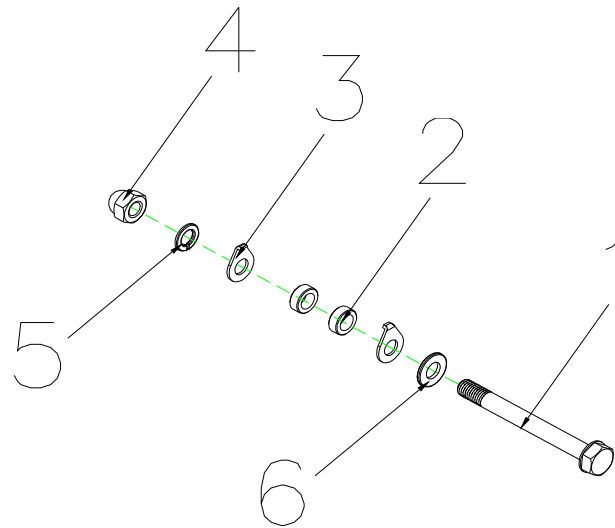

T3J Parts List (2010/10/18)

16. HEX FLANGE BOLT ASS'Y

WT-T3J 售服零件表

T3J Parts List (2010/10/18)				
Fig&Index NO.	Parts No.	Parts Name	QTY/CAR	Remark
		Description		
16	S05-060-00100	HEX FLANGE BOLT ASS'Y,M10xP1.5x100L	1	
16-1	9036100901503	BOLT,M10xP1.5x100L	1	
16-2	C03-060-00400	SPACER , T3J	2	
16-3	9213100200192	FRONT FORK WASHER,M10	2	
16-4	9205101551502	NUT,M10	1	
16-5	9211100200172	WASHER, M10	1	
16-6	9214100200202	WASHER, M10	1