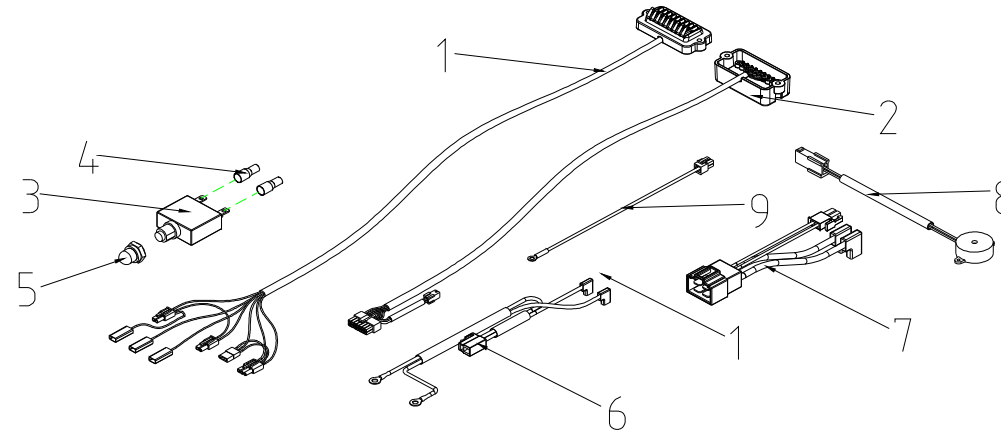

T3J Parts List (2010/10/18)

26. WIRE HARNESS ASS'Y

WT-T3J 售服零件表

T3J Parts List (2010/10/18)				
Fig&Index NO.	Parts No.	Parts Name	QTY/CAR	Remark
		Description		
26	S18-060-00100	WIRE HARNESS ASS'Y W/ BUZZER	1	
26-1	C18-060-00100	WIRE HARNESS ASSY,FRONT	1	
26-2	C18-060-00300	WIRE HARNESS ASSY,REAR	1	
26-3	C16-009-00302	BREAKER , 20A	1	
26-4	C26-001-00800	PLUG	2	
26-5	C16-009-00401	TUBE , PROTECT SWITCH	1	
26-6	C17-060-00300	POWER CABLE	1	
26-7	C17-060-00200	MOTOR CABLE	1	
26-8	C12-050-00500	BUZZER	1	
26-9	C17-060-00600	INHIBIT CABLE	1	