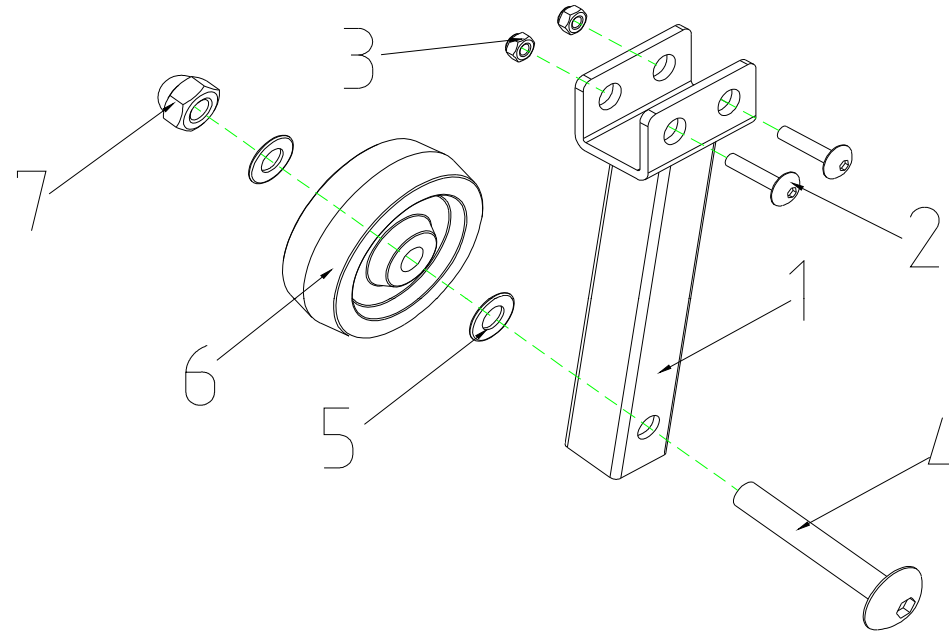

T3J Parts List (2010/10/18)

**10.ANT-TIP WHEELS ASS'Y ,
FRONT**

WT-T3J 售服零件表

T3J Parts List (2010/10/18)

Fig&Index NO.	Parts No.	Parts Name	QTY/CAR	Remark
		Description		
10	S28-060-00300	ANT-TIP WHEELS ASS'Y , FRONT	1	
10-1	C01-060-00500	HOLDER , ANT-TIP WHEELS	1	
10-2	9032080401251	HEXAGON BOLT , M8X91.25X40L	2	
10-3	9201080801252	LOCK NUT , M8x1.25	2	
10-4	9032080551251	HEXAGON BOLT , M8X91.25X55L	1	
10-5	9214080100163	WASHER , M8	2	
10-6	C28-007-00200	ANT-TIP WHEELS	1	
10-7	9206081251252	LID NUT-M8XP1.25	1