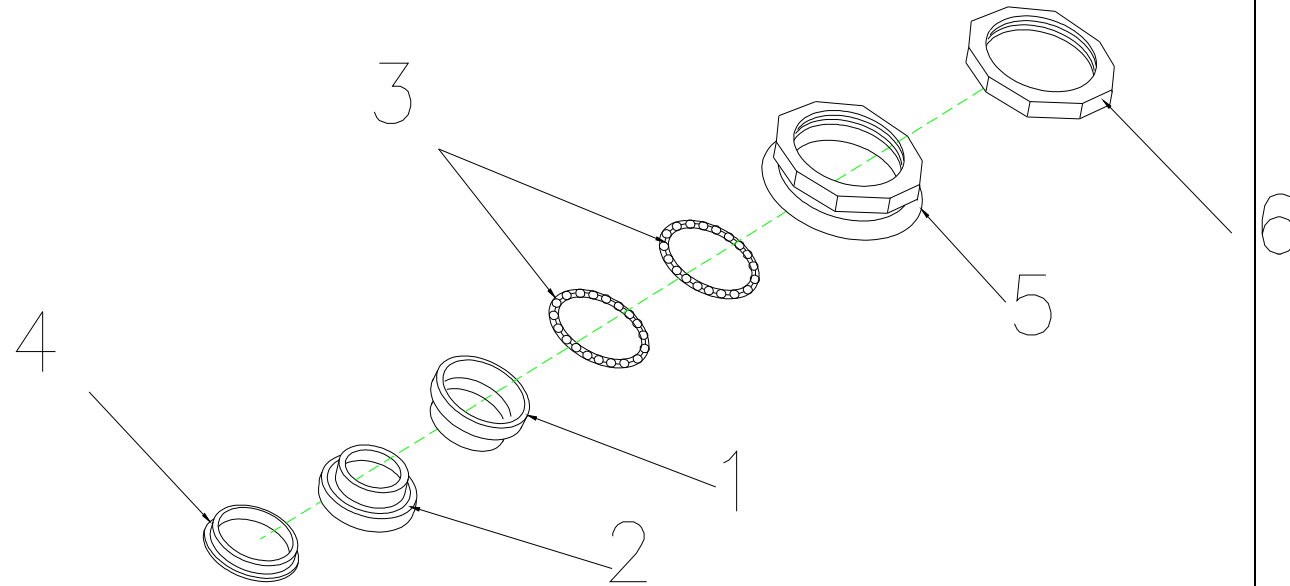

T3J Parts List (2010/10/18)

14.REGULAR BEARING BALL SET

T3J Parts List (2010/10/18)

Fig&Index NO.	Parts No.	Parts Name	QTY/CAR	Remark
		Description		
14	S02-060-00200	REGULAR BEARING BALL SET	1SET	
14-1	C29-016-00101	CUP , UPPER	1	
14-2	C29-016-00201	CUP , LOWER	1	
14-3	C29-016-00301	BEARING	2	
14-4	C29-016-00401	BEARING CAGE	1	
14-5	C29-060-00100	BEARING BUSH	1	
14-6	C29-016-00601	LOCKING NUT , BEARING	1