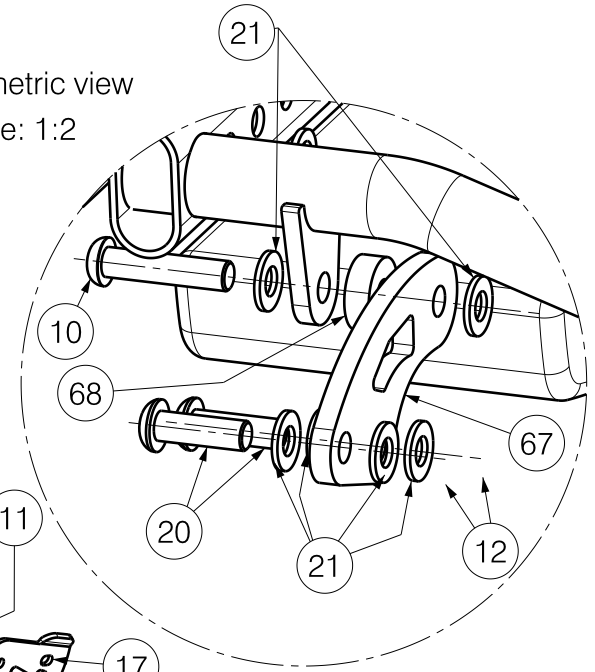

Detail A
Scale: 1:4

Isometric view
Scale: 1:2

Isometric view
Scale: 1:3

EP00042/C

SEAT FRAME FOREST NARROW KIDS 1/3				Plan No. EP00042 /C
Scale 1:6	Drafted	Verified	Confirmed	
Date	11/07/2011	28/09/2012	28/09/2012	
Init.	AZ	BS	TK	

Material			
No.	Plan	Article	Number
1	YP02039	18917	1
2	YP01678	18793	1
3	YP01679	18792	1
4	Y003955	14960	4
5	---	1006661	2
6	M8x20	1992349	2
7	YP03147	28249	2
8	YP02052	18913	2
9	X002559	1993949	2
10	M8x35	1993236	12
11	D8,2	1001556	10
12	M8	1001682	18
13	X002135	1992405	2
14	M6x45	1003109	2
15	D6,4	1001564	2
16	M6	1001680	2
17	YP01630	18758	1
18	YP01629	18757	1
19	YP02048	18912	1
20	M8X25	1990501	4
21	D8,5	1003199	12
22	---	2990455	2
23	YP01841	18812	1
24	---	1997465	2
25	YP01827	18808	1
26	YP01826	18809	1
27	---	1991682	2
28	XP00438	2990474	2
29	D10,5	1001566	2
30	M10	1001672	2
31	Y003562	1474454	1
32	YP02055	18922	1
33	D4,5x11	1990752	11
34	---	1996994	1
35	---	1994573	1
36	---	T001045	1
37	---	H005006	2
38	---	L000034	1

Material			
No.	Plan	Article	Number
39	---	1901755	2
40	---	1901731	1
41	---	L000001	2
42	---	1994180	1
43	---	L000035	1
44	---	1000746	1
45	---	T001009	0,002
46	---	1992267	1
47	YP02034	18925	1
48	M10x25	1001450	1
49	10,5	1001558	1
50	M10	1001683	1
51	D10x40	1991481	1
52	---	2990592	1
53	---	2990593	1
54	YP02108	18939	1
55	Y006560	15750	2
56	---	2990351	2
57	YP02222	18948	1
58	YP02160	18935	4
59	YP02159	18934	4
60	---	1001580	2
61	M6X20	1006999	4
62	---	1001564	4
63	M6X12	1007000	4
64	YP02231	18949	1
65	---	1002399	0,94 m
66	Y006559	1995662	2
67	YP03273	28627	2
68	X004200	1902768	2