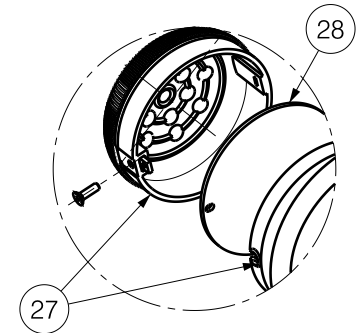

Detail A
Scale: 1:4

Isometric view
Scale: 1:2

Isometric view
Scale: 1:3

EP00042/C

SEAT FRAME FOREST NARROW KIDS 1/3				Plan No. EP00042 /C
Scale 1:6	Drafted	Verified	Confirmed	
Date	11/07/2011	28/09/2012	28/09/2012	
Init.	AZ	BS	TK	

Material			
No.	Plan	Article	Number
1	YP02039	18917	1
2	YP01678	18793	1
3	YP01679	18792	1
4	Y003955	14960	4
5	---	1006661	2
6	M8x20	1992349	2
7	YP03147	28249	2
8	YP02052	18913	2
9	X002559	1993949	2
10	M8x35	1993236	12
11	D8,2	1001556	10
12	M8	1001682	18
13	X002135	1992405	2
14	M6x45	1003109	2
15	D6,4	1001564	2
16	M6	1001680	2
17	YP01630	18758	1
18	YP01629	18757	1
19	YP02048	18912	1
20	M8X25	1990501	4
21	D8,5	1003199	12
22	---	2990455	2
23	YP01841	18812	1
24	---	1997465	2
25	YP01827	18808	1
26	YP01826	18809	1
27	---	1991682	2
28	XP00438	2990474	2
29	D10,5	1001566	2
30	M10	1001672	2
31	Y003562	1474454	1
32	YP02055	18922	1
33	D4,5x11	1990752	11
34	---	1996994	1
35	---	1994573	1
36	---	T001045	1
37	---	H005006	2
38	---	L000034	1

Material			
No.	Plan	Article	Number
39	---	1901755	2
40	---	1901731	1
41	---	L000001	2
42	---	1994180	1
43	---	L000035	1
44	---	1000746	1
45	---	T001009	0,002
46	---	1992267	1
47	YP02034	18925	1
48	M10x25	1001450	1
49	10,5	1001558	1
50	M10	1001683	1
51	D10x40	1991481	1
52	---	2990592	1
53	---	2990593	1
54	YP02108	18939	1
55	Y006560	15750	2
56	---	2990351	2
57	YP02222	18948	1
58	YP02160	18935	4
59	YP02159	18934	4
60	---	1001580	2
61	M6X20	1006999	4
62	---	1001564	4
63	M6X12	1007000	4
64	YP02231	18949	1
65	---	1002399	0,94 m
66	Y006559	1995662	2
67	YP03273	28627	2
68	X004200	1902768	2