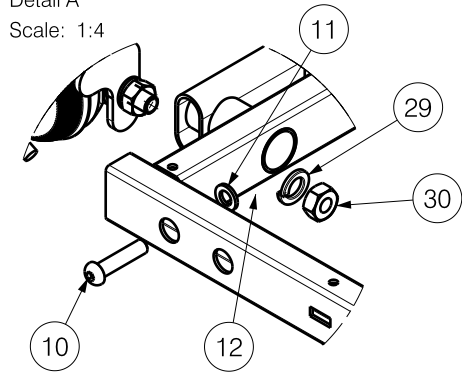

Detail A
Scale: 1:4

Isometric view
Scale: 1:2

Isometric view
Scale: 1:3

EP00042/C

SEAT FRAME FOREST NARROW KIDS 1/3				Plan No. EP00042 /C
Scale 1:6	Drafted	Verified	Confirmed	
Date	11/07/2011	28/09/2012	28/09/2012	
Init.	AZ	BS	TK	

Material			
No.	Plan	Article	Number
1	YP02039	18917	1
2	YP01678	18793	1
3	YP01679	18792	1
4	Y003955	14960	4
5	---	1006661	2
6	M8x20	1992349	2
7	YP03147	28249	2
8	YP02052	18913	2
9	X002559	1993949	2
10	M8x35	1993236	12
11	D8,2	1001556	10
12	M8	1001682	18
13	X002135	1992405	2
14	M6x45	1003109	2
15	D6,4	1001564	2
16	M6	1001680	2
17	YP01630	18758	1
18	YP01629	18757	1
19	YP02048	18912	1
20	M8X25	1990501	4
21	D8,5	1003199	12
22	---	2990455	2
23	YP01841	18812	1
24	---	1997465	2
25	YP01827	18808	1
26	YP01826	18809	1
27	---	1991682	2
28	XP00438	2990474	2
29	D10,5	1001566	2
30	M10	1001672	2
31	Y003562	1474454	1
32	YP02055	18922	1
33	D4,5x11	1990752	11
34	---	1996994	1
35	---	1994573	1
36	---	T001045	1
37	---	H005006	2
38	---	L000034	1

Material			
No.	Plan	Article	Number
39	---	1901755	2
40	---	1901731	1
41	---	L000001	2
42	---	1994180	1
43	---	L000035	1
44	---	1000746	1
45	---	T001009	0,002
46	---	1992267	1
47	YP02034	18925	1
48	M10x25	1001450	1
49	10,5	1001558	1
50	M10	1001683	1
51	D10x40	1991481	1
52	---	2990592	1
53	---	2990593	1
54	YP02108	18939	1
55	Y006560	15750	2
56	---	2990351	2
57	YP02222	18948	1
58	YP02160	18935	4
59	YP02159	18934	4
60	---	1001580	2
61	M6X20	1006999	4
62	---	1001564	4
63	M6X12	1007000	4
64	YP02231	18949	1
65	---	1002399	0,94 m
66	Y006559	1995662	2
67	YP03273	28627	2
68	X004200	1902768	2