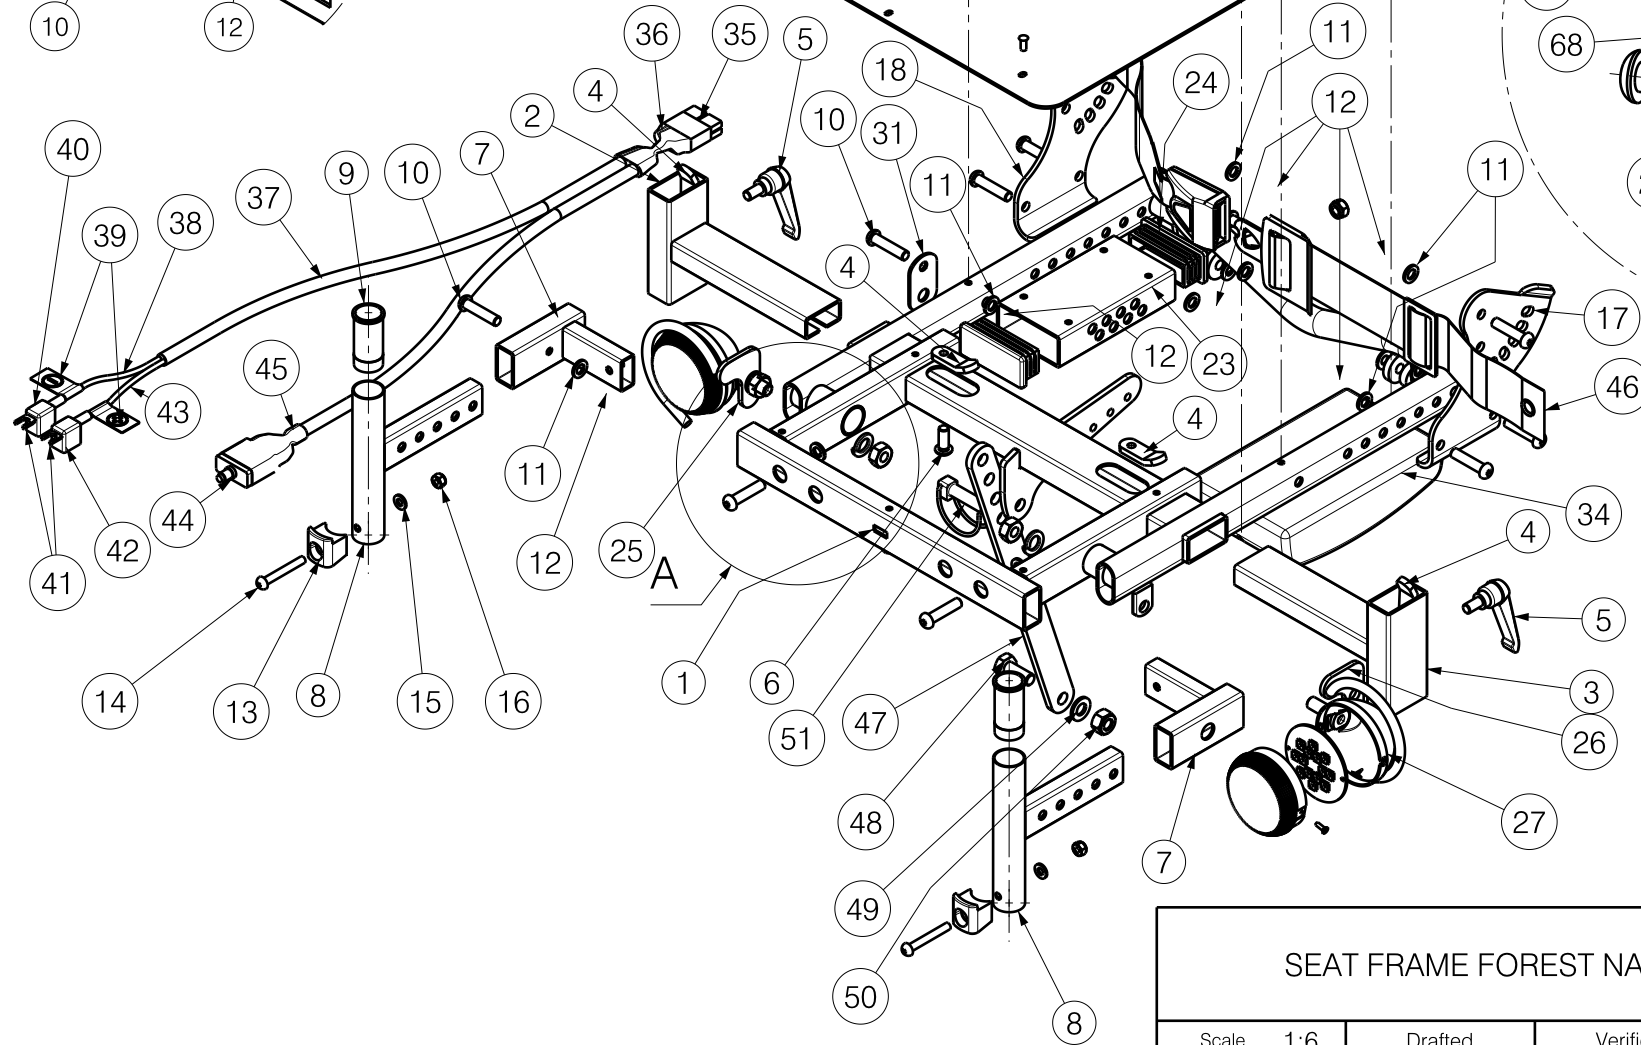

Detail A
Scale: 1:4

Isometric view
Scale: 1:2

Isometric view
Scale: 1:3

EP00042/C

SEAT FRAME FOREST NARROW KIDS 1/3				Plan No. EP00042 /C
Scale 1:6	Drafted	Verified	Confirmed	
Date	11/07/2011	28/09/2012	28/09/2012	
Init.	AZ	BS	TK	

Material			
No.	Plan	Article	Number
1	YP02039	18917	1
2	YP01678	18793	1
3	YP01679	18792	1
4	Y003955	14960	4
5	---	1006661	2
6	M8x20	1992349	2
7	YP03147	28249	2
8	YP02052	18913	2
9	X002559	1993949	2
10	M8x35	1993236	12
11	D8,2	1001556	10
12	M8	1001682	18
13	X002135	1992405	2
14	M6x45	1003109	2
15	D6,4	1001564	2
16	M6	1001680	2
17	YP01630	18758	1
18	YP01629	18757	1
19	YP02048	18912	1
20	M8X25	1990501	4
21	D8,5	1003199	12
22	---	2990455	2
23	YP01841	18812	1
24	---	1997465	2
25	YP01827	18808	1
26	YP01826	18809	1
27	---	1991682	2
28	XP00438	2990474	2
29	D10,5	1001566	2
30	M10	1001672	2
31	Y003562	1474454	1
32	YP02055	18922	1
33	D4,5x11	1990752	11
34	---	1996994	1
35	---	1994573	1
36	---	T001045	1
37	---	H005006	2
38	---	L000034	1

Material			
No.	Plan	Article	Number
39	---	1901755	2
40	---	1901731	1
41	---	L000001	2
42	---	1994180	1
43	---	L000035	1
44	---	1000746	1
45	---	T001009	0,002
46	---	1992267	1
47	YP02034	18925	1
48	M10x25	1001450	1
49	10,5	1001558	1
50	M10	1001683	1
51	D10x40	1991481	1
52	---	2990592	1
53	---	2990593	1
54	YP02108	18939	1
55	Y006560	15750	2
56	---	2990351	2
57	YP02222	18948	1
58	YP02160	18935	4
59	YP02159	18934	4
60	---	1001580	2
61	M6X20	1006999	4
62	---	1001564	4
63	M6X12	1007000	4
64	YP02231	18949	1
65	---	1002399	0,94 m
66	Y006559	1995662	2
67	YP03273	28627	2
68	X004200	1902768	2

EP00042/C

SEAT FRAME FOREST NARROW KIDS 3/3				Plan No.
				EP00042 /C
Scale:	Drafted	Verified	Confirmed	
Date	11/07/2011	28/09/2012	28/09/2012	
Init.	AZ	BS	TK	

EP00042/C

SEAT FRAME FOREST NARROW KIDS 2/3				Plan No. EP00042 /C
Scale: 1:6	Drafted	Verified	Confirmed	
Date	11/07/2011	28/09/2012	28/09/2012	
Init.	AZ	BS	TK	