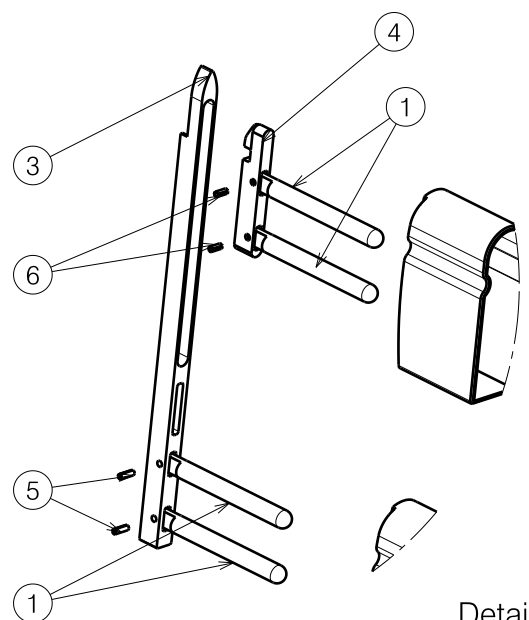

Material			
No.	Plan	Article	Quantity
1	X001495	1401800	8
2	XP01353	2992927	2
3	X002321	1993073	2
4	X002322	1993074	2
5	---	1008674	4
6	---	1993130	4
7	XP01454	2992393	4

Detail A
Scale: 1:4

EP00220 / A

SIDEBARS 969 LUNA 2 UL				Plan No.
				EP00220 / A
Scale: 1:8	Drafted	Verified	Confirmed	
Date	31/05/2016	31/05/2016	31/05/2016	
Initials	KR	MK	TK	