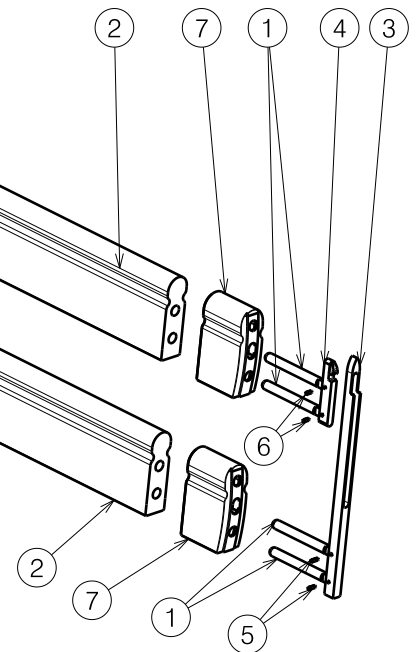

Material			
No.	Plan	Article	Quantity
1	X001495	1401800	8
2	XP01353	2992927	2
3	X002321	1993073	2
4	X002322	1993074	2
5	---	1008674	4
6	---	1993130	4
7	XP01454	2992393	4

Detail A
Scale: 1:4

EP00220 / A

SIDEBARS 969 LUNA 2 UL				Plan No.
				EP00220 / A
Scale: 1:8	Drafted	Verified	Confirmed	
Date	31/05/2016	31/05/2016	31/05/2016	
Initials	KR	MK	TK	