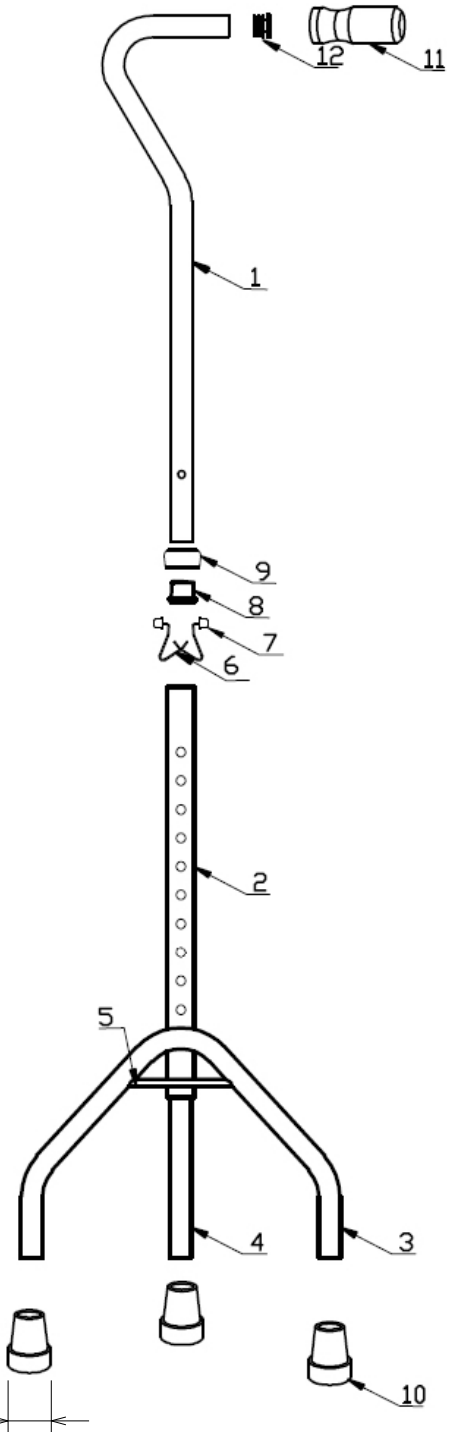

29~38" ±2/5"

225

265

E000759 / B

∅ 38

WALKING AID "ZOE"

LOOPHULP "ZOE"

Scale: 1:5	Drafted	Verified	Confirmed
Date	15/11/2011	22/03/2018	22/03/2018
Initials	SD	SD	PJ

8001541

Plan No.

E000759 / B