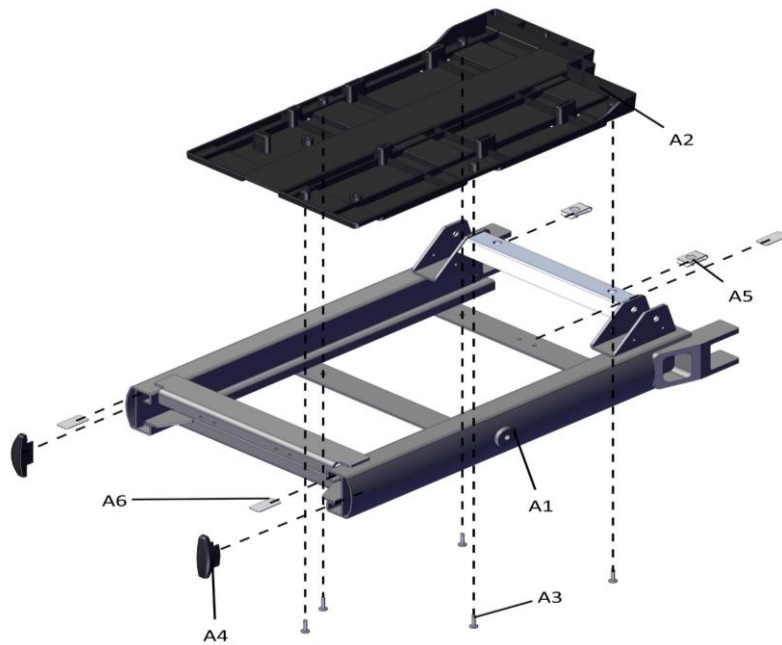

ALYA Parts List

ALYA Parts List

Fig&In dex NO.	Parts No.	Parts Name	QTY/CAR	Price	Remark
		Description			
3		REAR FRAME ASS'Y			
A1		REAR FRAME	1		
A2		T4Q+ UNDERBODY COVER	1		
A3		SELF TAPPING SCREW,M3.5x15L	5		
A4		REAR FRAME FRONT PIPEPLUG	2		
A5		U-TYPE SPRING NUT,M6(4mm)	2		
A6		ANTI-WEAR TABLETS,13x28mm	3