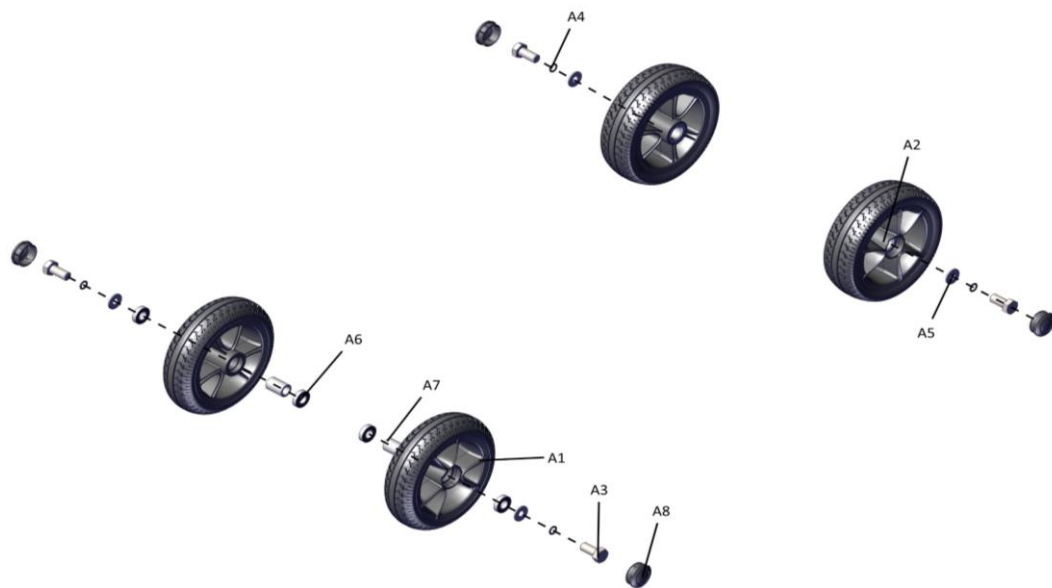

ALYA Parts List

ALYA Parts List

Fig&Index NO.	Parts No.	Parts Name	QTY/CAR	Price	Remark
		Description			
10		TIRE ASS'Y			
A1	1916882	6.5 "FRONT WHEEL PU TIRE, BLACK	2		
A2	1916883	6.5" REAR WHEEL PU TIRE, BLACK	2		
A3	1916884	HEX SCREW, M8x20L	4		
A4	1916885	SPRING WASHER, M8xT=2mm	4		
A5	1916886	FLAT WASHER, M8xT=1.5mm	4		
A6	1916887	BEARING 6901-2RS	4		
A7	1916888	FRONT WHEEL SPACER	2		
A8	1916889	RIM COVER	4