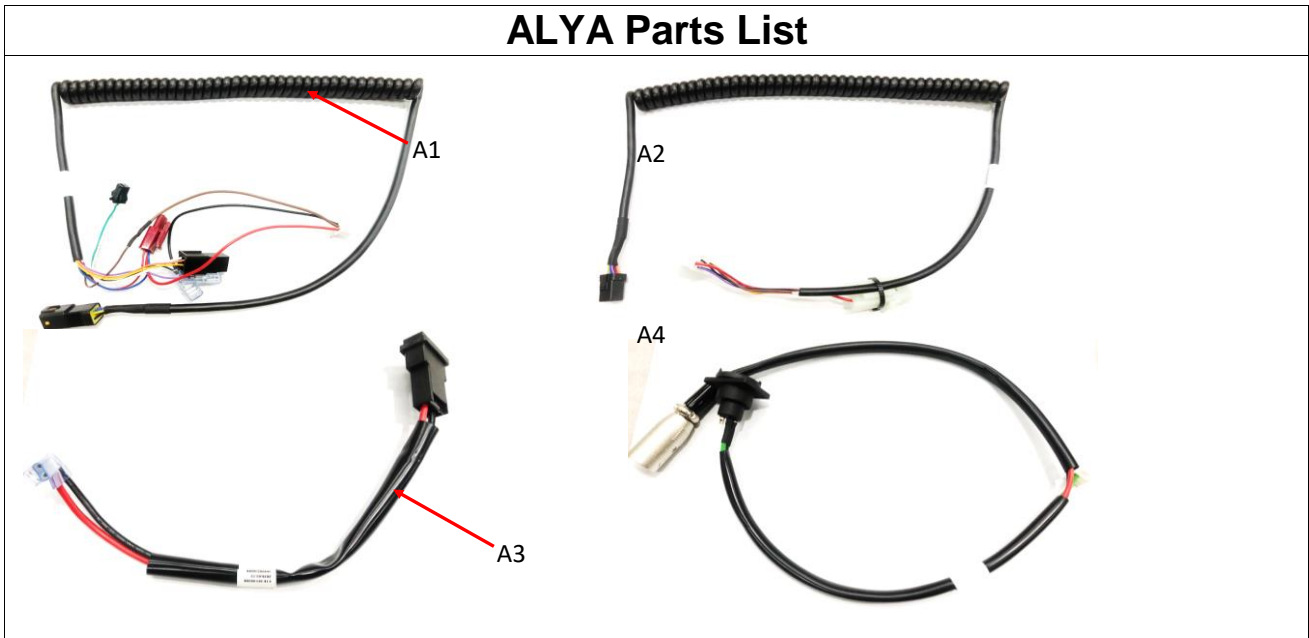

ALYA Parts List

ALYA Parts List

Fig&Index NO.	Parts No.	Parts Name	QTY/CAR	Price	Remark
		Description			
8		WIRE ASS'Y			
A1	1916876	WIRE HARNESS, UPPER	1		
A2	1916877	WIRE HARNESS, LOWER	1		
A3	1916878	POWER HARNESS	1		
A4	1916879	CHARGE HARNESS	1