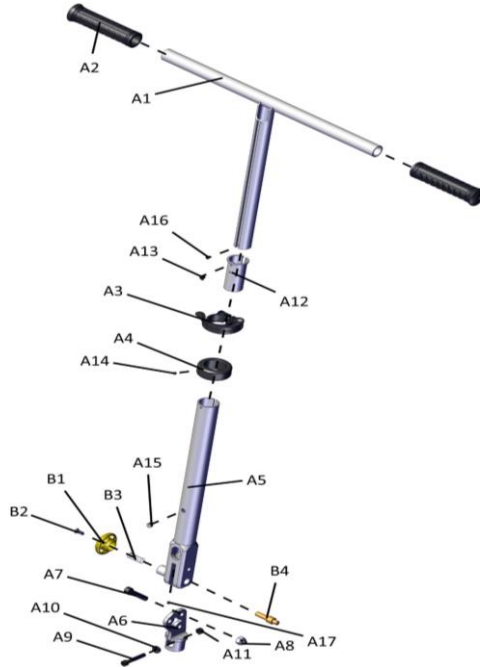

ALYA Parts List

ALYA Parts List

Fig&In dex NO.	Parts No.	Parts Name	QTY/CAR	Price	Remark
		Description			
6		TILLER ASS'Y			
A1	1916869	TILLER	1		
A2	1916870	TILLER RUBBER	2		
A3		TILLER PIPE CLAMP	1		
A4		TILLER STOP RING	1		
A5	1917954	TILLER SWIVEL, UPPER	1		
A6	1917953	TILLER SWIVEL, LOWER	1		
A7		HEN SOCKET SCREW,M8x30L	1		
A8		NYLON CAP NUT,M8	1		
A9		HEN SOCKET SCREW,M6x40L	1		
A10		WASHER	1		
A11		LOCKING NUT,M6	1		
A12		TILLER BUSH	1		
A13		CROSS SCREW,M4x6L	1		
A14		LOCKING SCREW 4x4	1		
A15		TILLER HOLE PLUG	1		
A16		HEN SOCKET SCREW,M3x3L	1		
A17		LOCKING SCREW 4x4	1		
B1		TILLER POSITIONING HANDLE	1		
B2		TRUSS SCREW,M5x12L	1		
B3		SPRING, POSITIONING BUCKLE	1		
B4		HANDLE DOWEL PIN	1