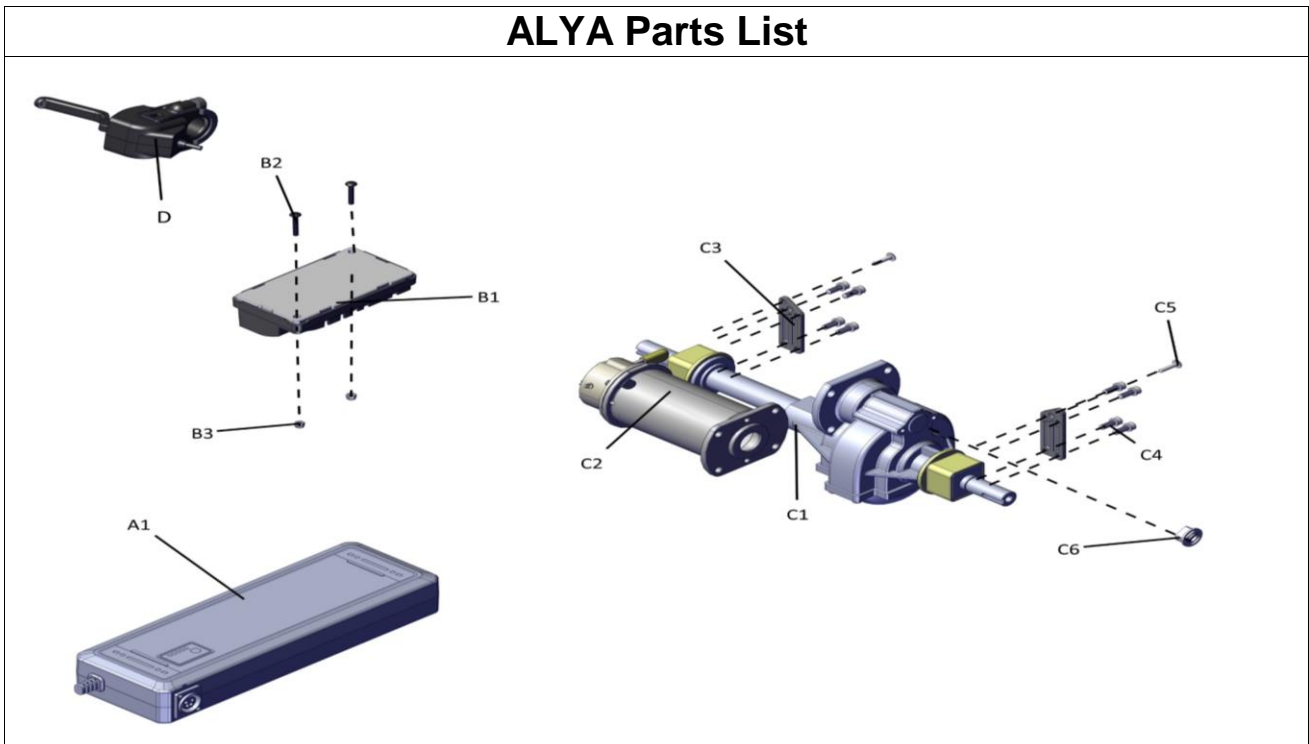

ALYA Parts List

ALYA Parts List

Fig&In dex NO.	Parts No.	Parts Name	QTY/CAR	Price	Remark
		Description			
7		ELECTRONIC ASS'Y			
A1	1916872	LITHIUM BATTERY-11.6AH	1		
A1	1916873	LITHIUM BATTERY-17.4AH	1		
B1		CONTROLLER-DYNAMIC	1		
B2		CROSS SCREW,M4x25L	2		
B3		LOCKING NUT,M4	2		
C1	1916874	TRANSAXLE ASS'Y,SPEED RATIO1:21	1		
C2	1916871	MOTOR ASS'Y,180W/4700PRM/24V	1		
C3		HOLDER PLATE,TRANSAXLE	2		
C4		HEX SOCKET SCREW,M5x15L	8		
C5		SELF TAPPING SCREW,M4x20L	2		
C6		COUPLER	1		
D	1916875	VR ASS'Y	1