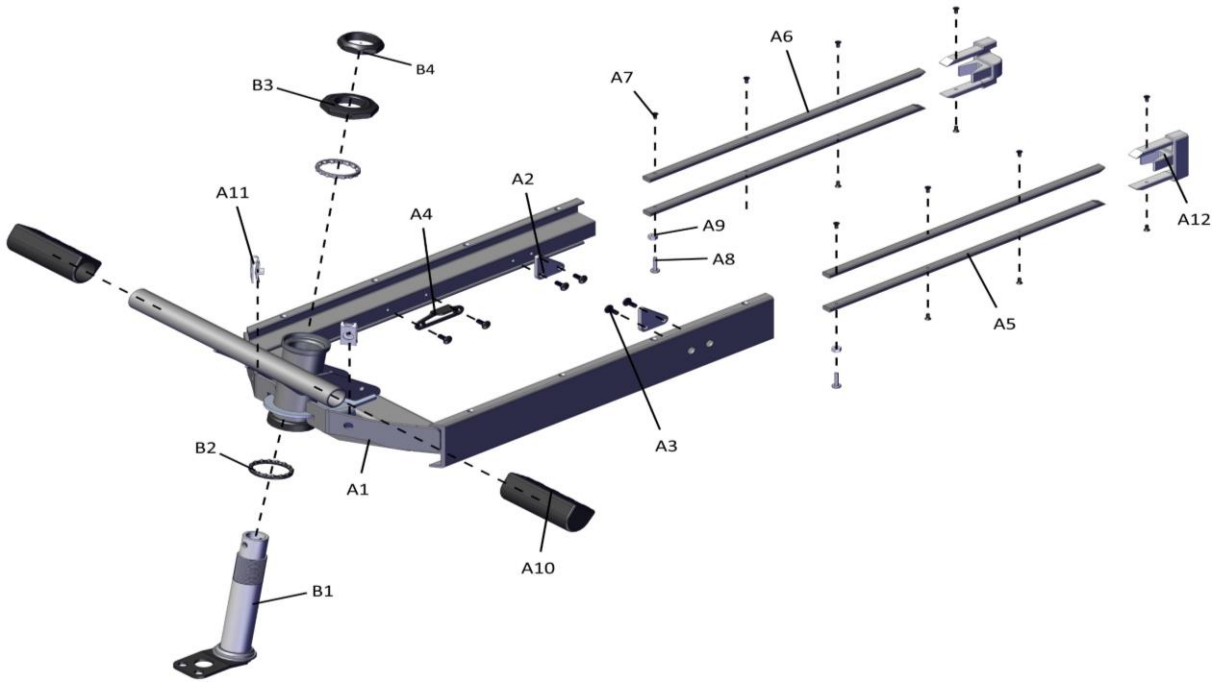

ALYA Parts List

ALYA Parts List

Fig&In dex NO.	Parts No.	Parts Name	QTY/CAR	Price	Remark
		Description			
1		FRONT FRAME ASS'Y			
A1		FRONT FRAME	1		
A2		STOPPING PLATE	2		
A3		CROSS SCREW,M4x10L	6		
A4		PLATE, MAGNET ADSORPTION	1		
A5		SPACER BLOCK-L	2		
A6		SPACER BLOCK-R	2		
A7		SELF TAPPING SCREW,M3x6L	14		
A8		SELF TAPPING SCREW,M3.5x15L	2		
A9		HEXAGON NUT,M4	2		
A10	1916800	FOOT RUBBER	2		
A11		U-TYPE SPRING NUT,M6(4mm)	2		
A12		FRONT FRAME PIPE PLUG	2		
B1		LTYPE STEERING AXLE	1		
B2	1916801	BEARING	2		
B3	1916802	BEARING BUSH	1		
B4	1916803	LOCKING NUT, BEARING	1