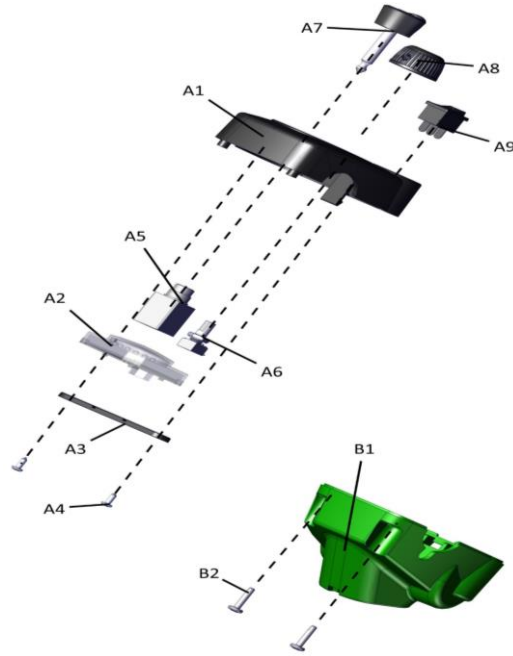

ALYA Parts List

ALYA Parts List

Fig&Index NO.	Parts No.	Parts Name	QTY/CAR	Price	Remark
		Description			
5		COVER, DASHBOARD			
A1	1916855	DASHBOARD COVER,UPPER	1		
A2	1916857	BATTERY INDICATOR	1		
A3		BATTERY INDICATOR PAD	1		
A4		ROUND HEAD CROSS SELF TAPPING SCREW,M3x8L	2		
A5	1916858	KEY SWITCH	1		
A6	1916859	SPEED VR	1		
A7	1916860	T4Q KEY	1		
A8	1916861	SPEED ADJUST KNOB	1		
A9	1916862	BACK/FORWARD SWITCH	1		
B1	1916863	DASHBOARD COVER,LOWER,RED	1		
B1	1916864	DASHBOARD COVER,LOWER,SILVER	1		
B2		SELF TAPPING SCREW,M3.5x15L	2