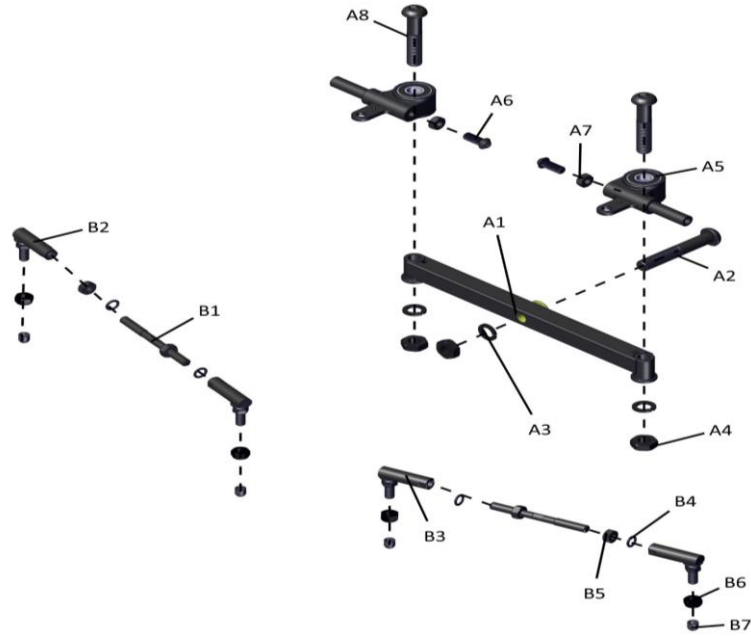

ALYA Parts List

ALYA Parts List

Fig&Index NO.	Parts No.	Parts Name	QTY/CAR	Price	Remark
		Description			
2		FRONT FORK ASS'Y			
A1	1916804	FLOATING ARM	1		
A2	1916805	HEN SOCKET SCREW, M12x75L	1		
A3	1916806	SPRING WASHER, M12xT=2mm	3		
A4	1916807	HEXAGON NUT, M12	3		
A5	1916808	STEERING SHAFT ASS'Y	2		
A6	1916809	HEN SOCKET SCREW, M8x20L	2		
A7	2990534	HEXAGON NUT, M8	2		
A8	1916817	HEN SOCKET SCREW, M12x65L	2		
B1	1916818	STEERING ROD, M8x90L	2		
B2	1916820	BALL JOINT-L	2		
B3	1916821	BALL JOINT-R	2		
B4	1916823	SPRING WASHER, M8xT=2mm	4		
B5	1916822	HEXAGON NUT, M8	2		
B6	2990534	LOCKING NUT, M8	4		
B7		Ø7 ROUND PLUG	4