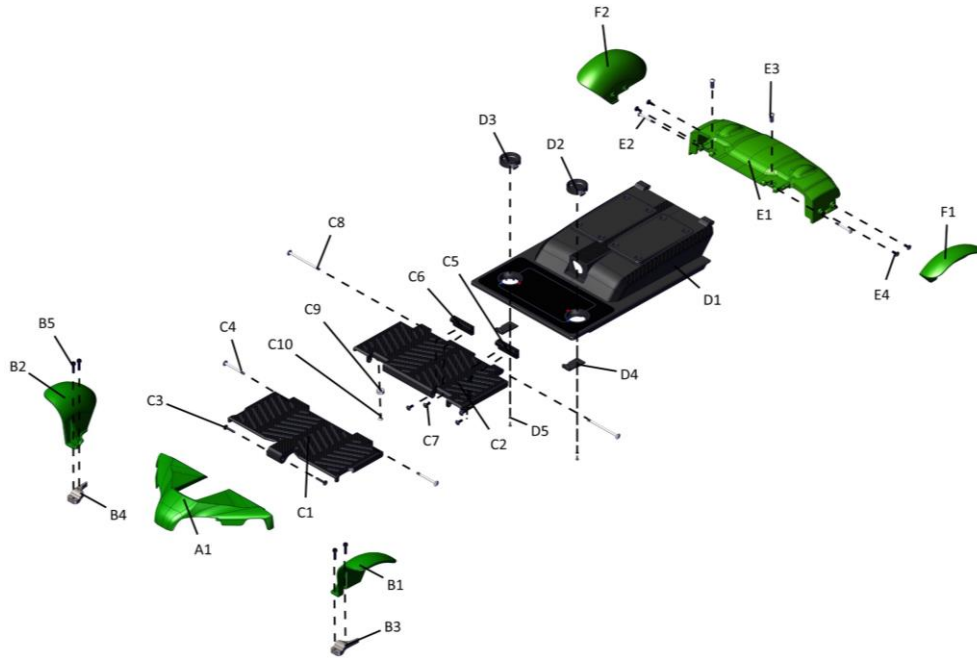

ALYA Parts List

ALYA Parts List

Fig&In dex NO.	Parts No.	Parts Name	QTY/CAR	Price	Remark
		Description			
4		SHROUD ASS'Y			
A1	1916824	FRONT SHROUD,RED	1		
A1	1916825	FRONT SHROUD,SILVER	1		
B1	1916826	FRONT FENDER-L,RED	1		
B1	1916827	FRONT FENDER-L,SILVER	1		
B2	1916828	FRONT FENDER-R,RED	1		
B2	1916829	FRONT FENDER-R,SILVER	1		
B3		PAD, FRONT FENDER-L	1		
B4		PAD, FRONT FENDER-R	1		
B5	1916830	CROSS SCREW,M4x20L	4		
C1	1916831	FOOTREST SHROUD,FRONT	1		
c2	1916832	FOOTREST SHROUD,REAR	1		
C3	1916833	SELF TAPPING SCREW,M5x20L	2		
C4	1916834	CROSS SCREW,M4x44	2		
C5	1916835	PEDAL HINGE-L	1		
C6	1916837	PEDAL HINGE-R	1		
C7	1916838	CROSS SCREW,M4x10L	4		
C8	1916839	CROSS SCREW,M4x70	2		
C9	1916840	MAGNET	1		
C10	1916841	CROSS SCREW,M4x12L	1		

ALYA Parts List

Fig&In dex NO.	Parts No.	Parts Name	QTY/CAR	Price	Remark
		Description			
D1	1916842	BATTERY COVER	1		
D2	1916843	BATTERY COVER KNOB-L	1		
D3	1916844	BATTERY COVER KNOB-R	1		
D4	1916845	FIX PLATE	2		
D5	1916846	SELF TAPPING SCREW,M2.5x8L	4		
E1	1916847	REAR SHROUD,RED	1		
E1	1916848	REAR SHROUD,SILVER	1		
E2	1916849	CROSS SCREW,M3.5x35L	2		
E3	1916850	HEN SOCKET SCREW,M6x15L	2		
E4	1916838	CROSS SCREW,M4x10L	4		
F1	1916851	REAR FENDER-L,RED	1		
F1	1916852	REAR FENDER-L,SILVER	1		
F2	1916853	REAR FENDER-R,RED	1		
F2	1916854	REAR FENDER-R,SILVER	1