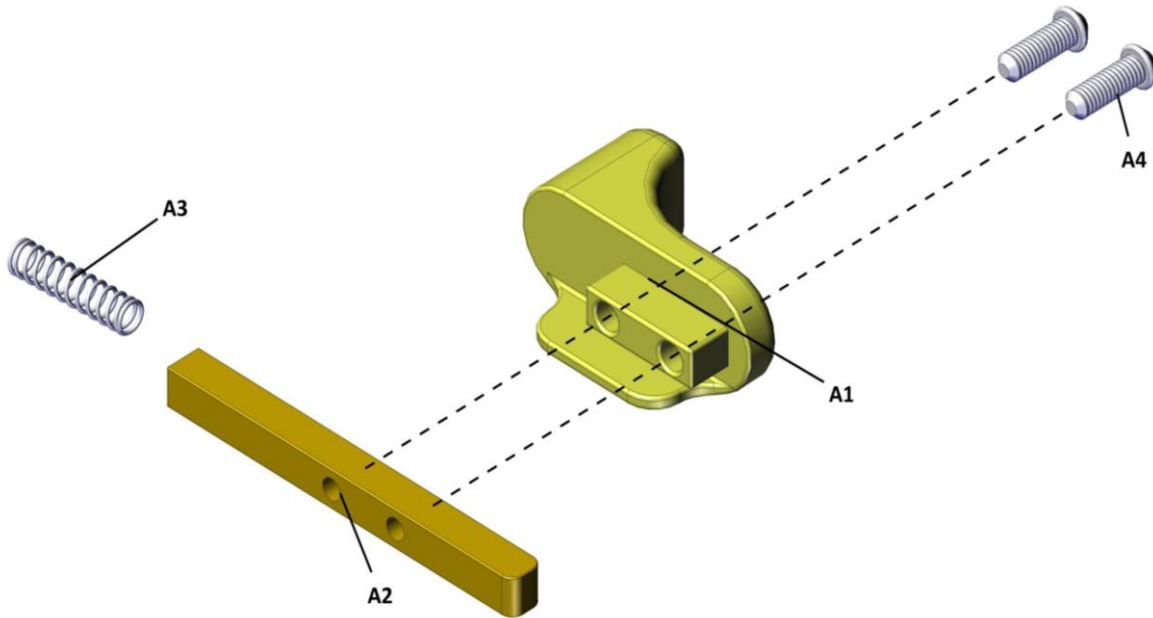

ALYA Parts List

ALYA Parts List

Fig&In dex NO.	Parts No.	Parts Name	QTY/CAR	Price	Remark
		Description			
11	1916906	TOW HANDLE ASS'Y			
A1		TOW HANDLE RELEASE BUTTON(PA6-YELLOW)	1		
A2		TOW HANDLE FIXED BUCKLE	1		
A3		TOW HANDLE FIXED BUCKLE SPRING	1		
A4		HEN SOCKET SCREW,M4x12L	2		

ALYA Parts List

Fig&In dex NO.	Parts No.	Parts Name	QTY/CAR	Price	Remark
		Description			
12		ACCESSORIES			
A1		FOAM GLUE,BLACK	2		
B1	1916890	CHARGER FOR LITHIUM BATTERY(WITHOUT POWER C	1		
B2	1916891	CHARGER POWER CABLE	1		
	1916902	CHARGER COMPLETE			CONTENT IS B1 AND B2
C1		OWNER'S MANUAL-VERMEIREN	1		
C2		WARNING STICKER,PUT DOWN HANDLE	1		
C3		WARNING STICKER, BEFORE OPERATING THE SCOOTER	1		
C4		REAR CAR REFLECTIVE STICKER-R,RED	1		
C5		REAR CAR REFLECTIVE STICKER-L,RED	1		
C6		WARNING STICKER, EMI	1		
C7		STICKER, CE30x23mm	1		
C8		WARNING STICKER,ANTI-PINCH	6		
C9		STICKER, CONTROL PANEL	1		
C10		FRONT SHROUD ANTI-WEAR STICKER	1		
C11		SERIAL NUMBER STICKER	1		Provided by customers
C12		LOGO STICKER-VERMEIREN	1		Provided by customers
C13		CLUTCH STICKER	1