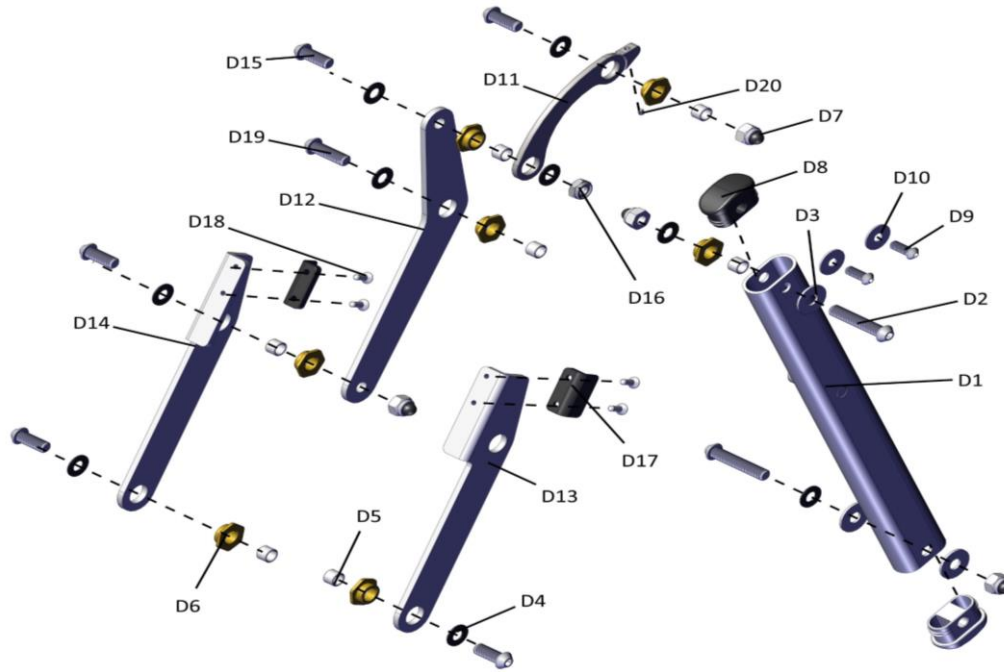

ALYA Parts List

ALYA Parts List

Fig&In dex NO.	Parts No.	Parts Name	QTY/CAR	Price	Remark
		Description			
D1		SEAT BRACKET	2		
D2		HEN SOCKET SCREW,M8x40L	4		
D3		FLAT WASHER,M8xT=1.5mm	6		
D4		FLAT WASHER,M8xT=1mm	16		
D5		SWINGING ARM SPACER	12		
D6		SWINGING ARM BUSH	12		
D7		NYLON CAP NUT,M8	8		
D8		SEAT BRACKET PLUG	4		
D9		HEN SOCKET SCREW,M6x15L	4		
D10		FLAT WASHER,T=1mm	4		
D11		SEAT CONNECTION ROD,UPPER	2		
D12		SEAT CONNECTION ROD,MIDDLE	2		
D13		SEAT CONNECTION ROD,LOWER, L	1		
D14		SEAT CONNECTION ROD,LOWER, R	1		
D15		HEN SOCKET SCREW,M8x20L	8		
D16		LOCKING NUT,M8xT=6.3	2		
D17		STOP BLOCK	2		
D18		CROSS SCREW,M4x8L	4		
D19		HEN SOCKET SCREW,M8x25L	2		
D20		LOCKING SCREW,M3	2