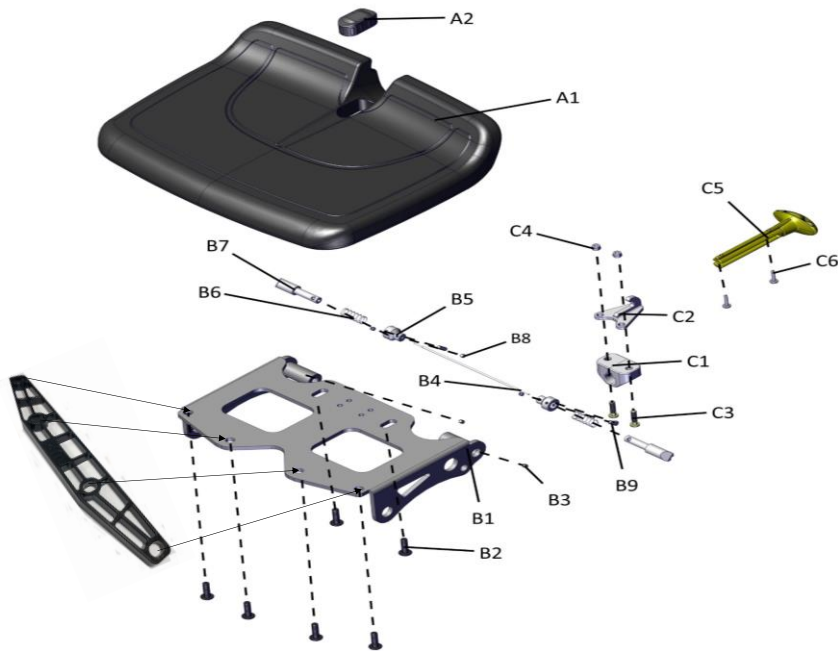

ALYA Parts List

ALYA Parts List

Fig&Index NO.	Parts No.	Parts Name	QTY/CAR	Price	Remark
		Description			
9		SEAT ASS'Y			
A1	1916880	SEAT	1		
A2		SEAT PLUG	1		
B1		SEAT PLATE	1		
B2	1009588	CROSS SCREW,M6x30L	6		
B3		LOCKING SCREW, 4x5	2		
B4	1917216	SEAT RELEASE ROPE	1		
B5		FIXING BOLT, SEAT RELEASE ROPE	2		
B6		SPRING, POSITIONING	2		
B7		POSITIONING BUCKLE	2		
B8		LOCKING SCREW, 4x4	4		
B9		LOCKING SCREW, 4x12	2		
C1		SEAT RELEASE HANDLE MOUNT	1		
C2		FIXED HOOK, SEAT	1		
C3		CROSS SCREW,M5x20L	2		
C4		LOCKING NUT,M5	2		
C5	1916881	SEAT RELEASE HANDLE	1		
C6		SELF TAPPING SCREW,M3.5x15L	2		
C7	1917381	DEAT ANGLE PLATE	1		
	1916907	BACK ASS (S07-301-00300)