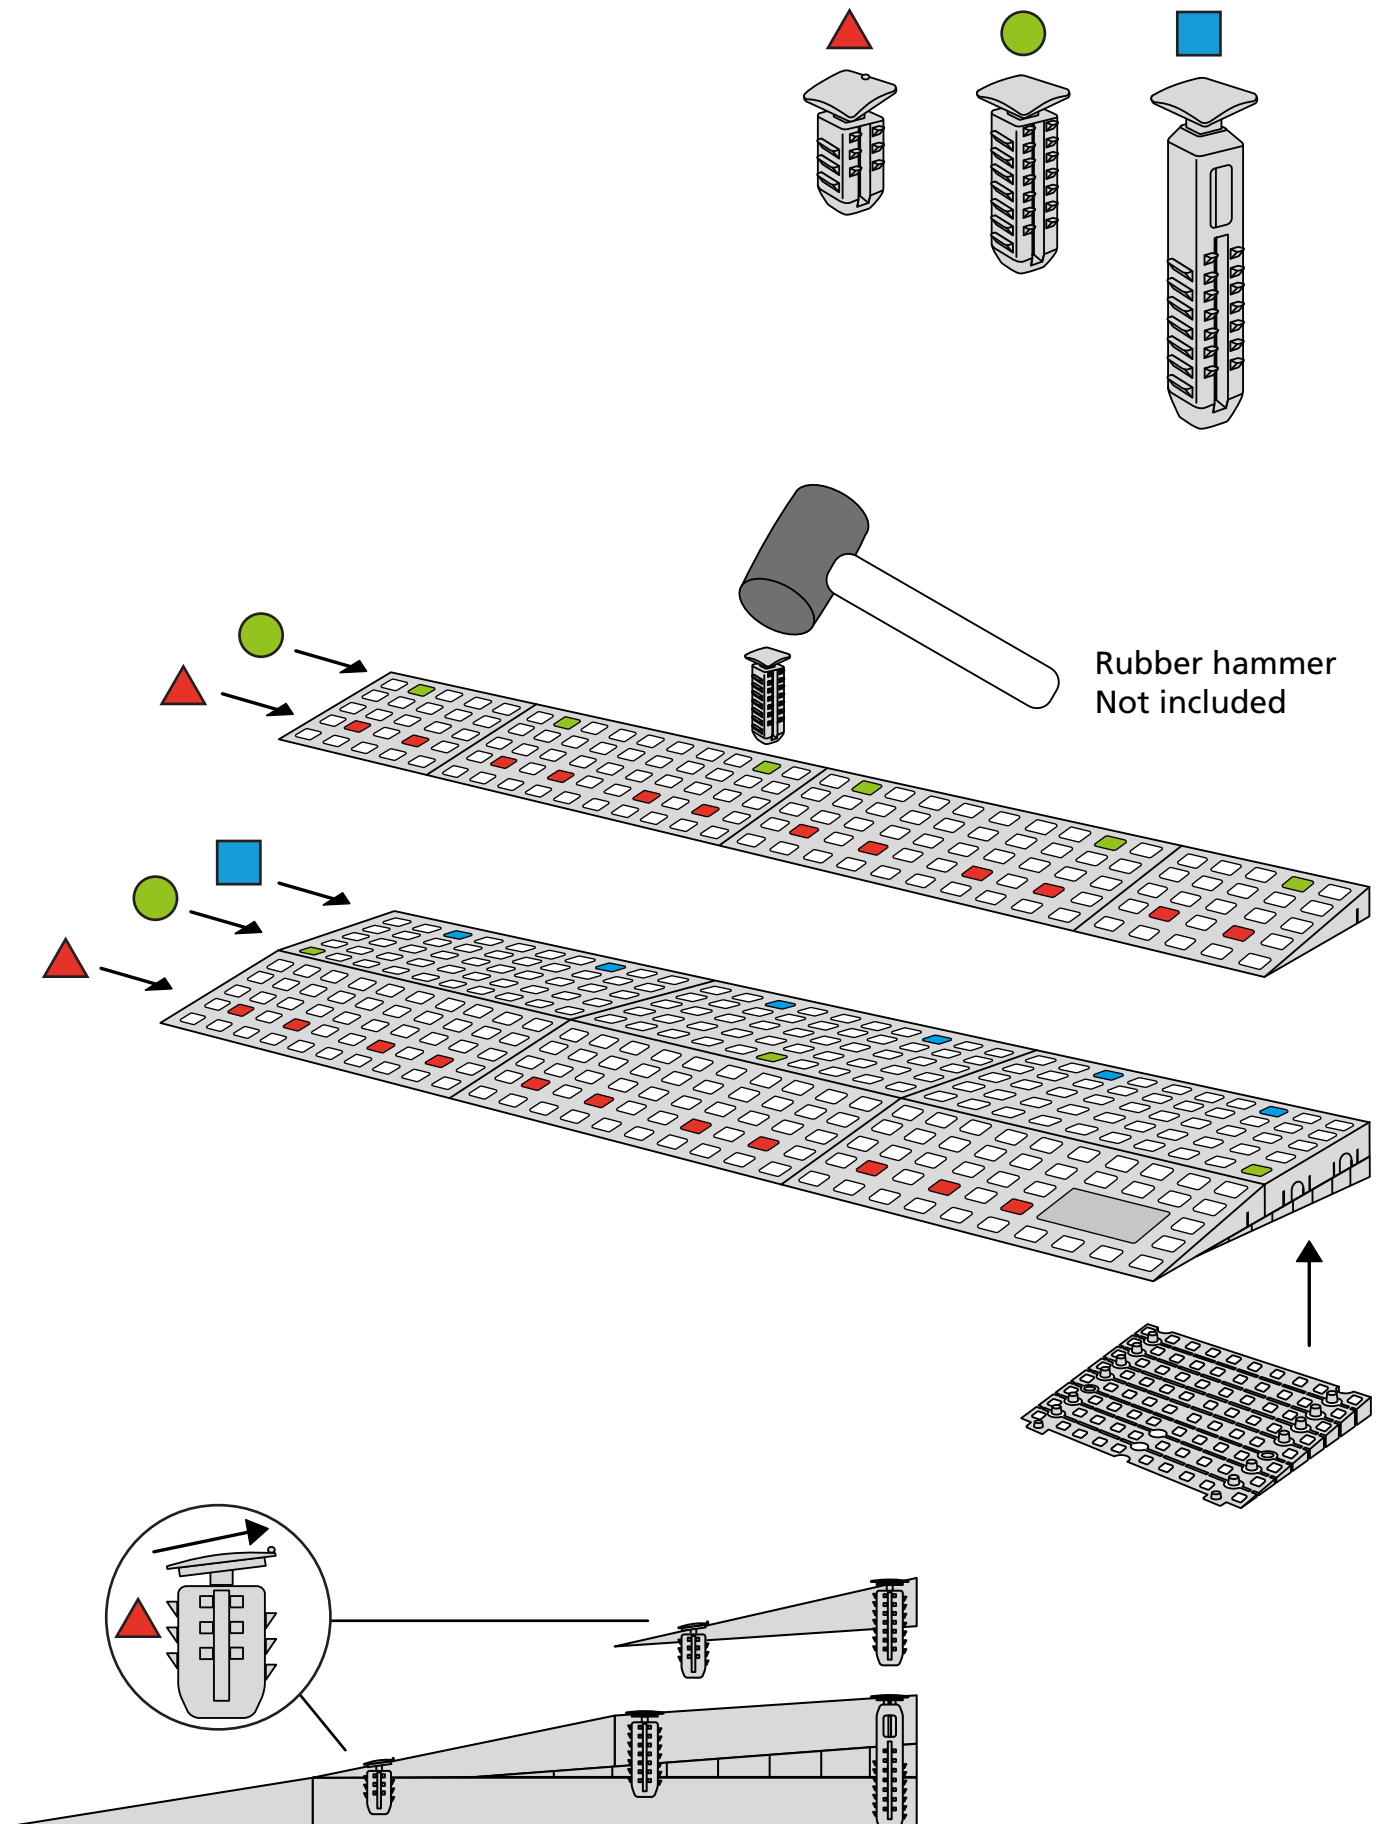

# RAMP KIT 3

Height: 7,2 - 12,7 cm

Width: 75 cm

Depth: 75 cm

# HEIGHT ADJUSTMENT

Remove Ramp Adjuster from toplayer:

Heights:

# MOUNTING WITH LOCKS