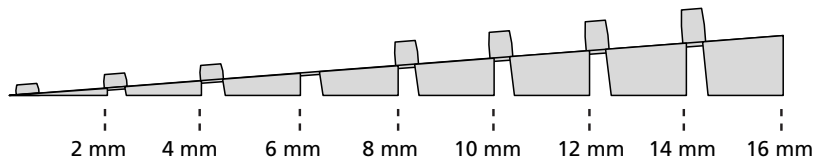

HEIGHT ADJUSTMENT

Remove Ramp Adjuster from toplayer:

Heights: