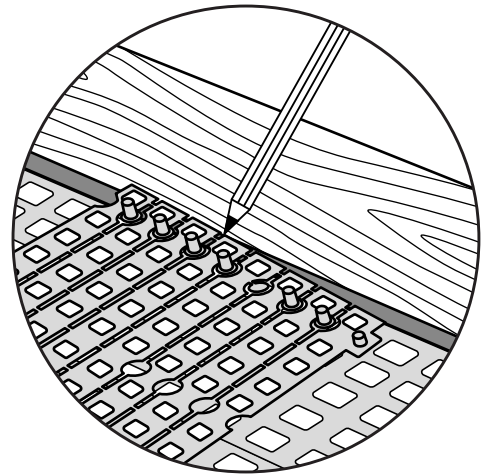

# RAMP KIT 3

Height: 7,2 - 12,7 cm

Width: 75 cm

Depth: 75 cm

# HEIGHT ADJUSTMENT

Remove Ramp Adjuster from toplayer:

Heights: