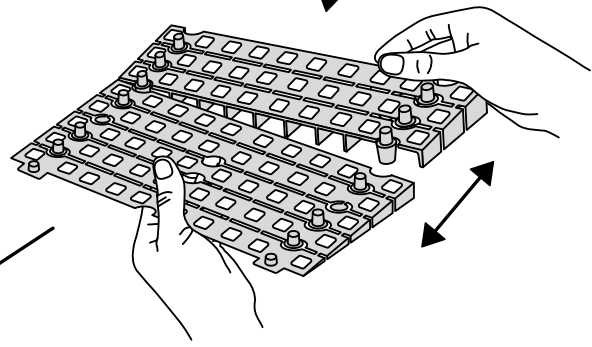

# RAMP KIT 3

Height: 7,2 - 12,7 cm

Width: 75 cm

Depth: 75 cm

# HEIGHT ADJUSTMENT

Remove Ramp Adjuster from toplayer:

Heights: