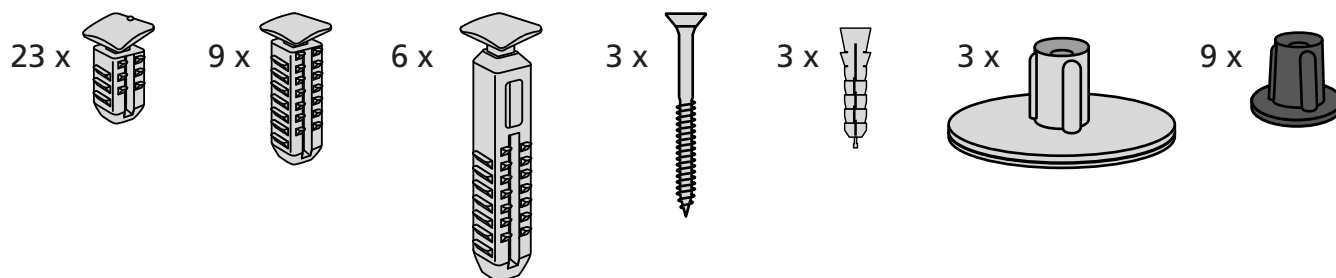

Included

Danish Design Pat. Pend. and produced
in Denmark by Excellent Systems A/S