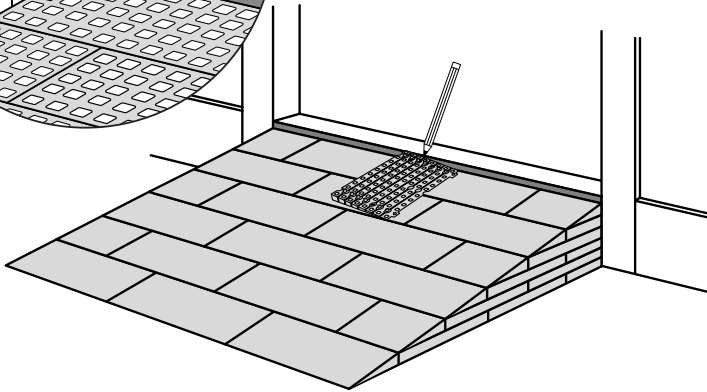

# RAMP KIT 3

Height: 7,2 - 12,7 cm

Width: 75 cm

Depth: 75 cm

# HEIGHT ADJUSTMENT

Remove Ramp Adjuster from toplayer:

Heights: