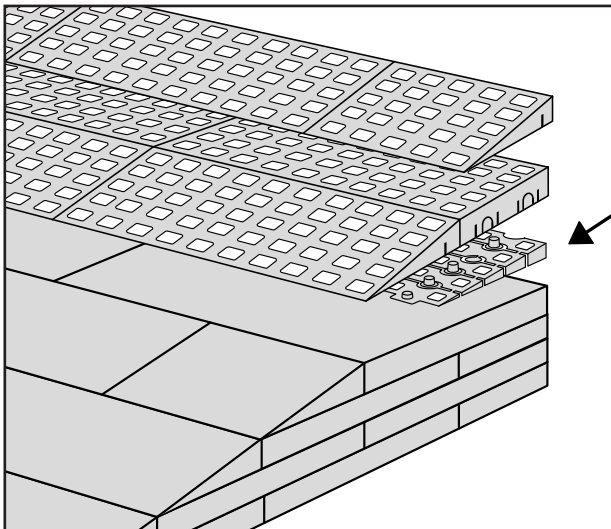

# RAMP KIT 3

Height: 7,2 - 12,7 cm

Width: 75 cm

Depth: 75 cm

# HEIGHT ADJUSTMENT

Remove Ramp Adjuster from toplayer:

Heights: