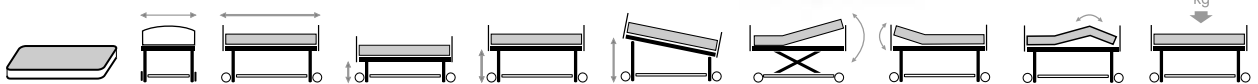

## XXL TOILET CHAIR

XXL commode with a seat width of 600 mm and max. users weight of 175 kg.

**C11**  
black

max. users weight  
**175 kg**

bucket with handle

780	<b>600</b>	500	540	400	15	175
-----	------------	-----	-----	-----	----	-----

# Interval XXL

Metal side rails version

max. users weight  
**270 kg**

The 3-functions Interval XXL bed has electrical adjustments and is available in 1200 and 1400 mm. Delivered in a white frame with a grid mattress base. The legpart is provided with an electrical adjustable knee-buckle whereas the footpart can be adjusted manually.

Max. users weight: 270 kg.

Delivered on a transportset.  
Installed and ready for usage in a few minutes.

1200x2000	1330 1530	2080	430	830	-	30°	70°	16°	275
-----------	--------------	------	-----	-----	---	-----	-----	-----	-----