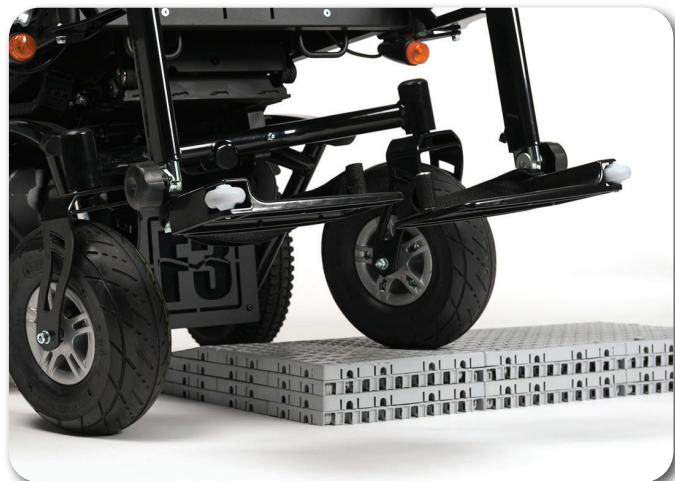

Your guarantee of quality

Regarding quality, our ramps comply with the highest norms, laid down by certified test institutes in most European countries.