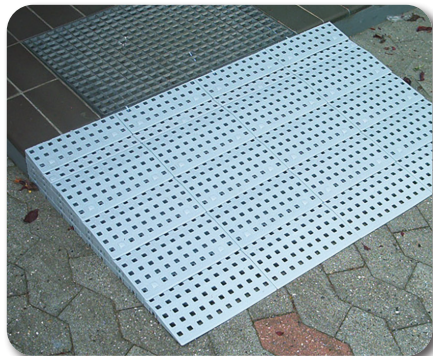

690

Tailor made ramps

690 - KIT 1

690 - KIT 2

690 - KIT 3

690 - KIT 4

Our 690 ramp models are the most versatile and sturdy ramps on offer. Adaptable to almost any situation and easy to modify. Determine the height to be traversed, then select the correct ramp kit. With this modular system from 18 mm to 199 mm you can adjust the kit to the desired height and load up to 200 kg.

Available in 5 different sizes from small to extra large.

690 - KIT 5

Images for illustration purposes only. Certain features may be optional.

Opening up new horizons in mobility

Technical data Ramps - 690

■ KIT 1 - length x width x height	250 x 750 x 18-55 mm	■ Weight	1,3 kg
■ KIT 2 - length x width x height	500 x 750 x 36-91 mm	■ Weight	4,3 kg
■ KIT 3 - length x width x height	750 x 750 x 72-127 mm	■ Weight	9,2 kg
■ KIT 4 - length x width x height	1000 x 750 x 108-163 mm	■ Weight	15,8 kg
■ KIT 5 - length x width x height	1250 x 750 x 144-199 mm	■ Weight	20 kg
■ Maximum load	200 kg	■ Additional information	CE

Sizes in mm, weight in kg. Deviations in sizes and weight (15 mm, 1,5 kg and 1,5°) are possible.

ECO-friendly

All these ramps are made from environment-friendly PE. Non-toxic PE, the same material as found, e.g., on the inside of milk cartons.