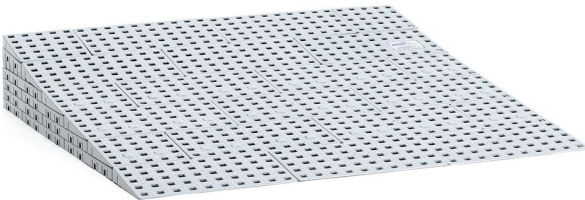

690

Tailor made ramps

690 - KIT 1

690 - KIT 2

690 - KIT 3

690 - KIT 4

Our 690 ramp models are the most versatile and sturdy ramps on offer. Adaptable to almost any situation and easy to modify. Determine the height to be traversed, then select the correct ramp kit. With this modular system from 18 mm to 199 mm you can adjust the kit to the desired height and load up to 200 kg.

Available in 5 different sizes from small to extra large.

690 - KIT 5

Images for illustration purposes only. Certain features may be optional.

Opening up new horizons in mobility

Technical data Ramps - 690

■ KIT 1 - length x width x height	250 x 750 x 18-55 mm	■ Weight	1,3 kg
■ KIT 2 - length x width x height	500 x 750 x 36-91 mm	■ Weight	4,3 kg
■ KIT 3 - length x width x height	750 x 750 x 72-127 mm	■ Weight	9,2 kg
■ KIT 4 - length x width x height	1000 x 750 x 108-163 mm	■ Weight	15,8 kg
■ KIT 5 - length x width x height	1250 x 750 x 144-199 mm	■ Weight	20 kg
■ Maximum load	200 kg	■ Additional information	CE

Sizes in mm, weight in kg. Deviations in sizes and weight (15 mm, 1,5 kg and 1,5°) are possible.

ECO-friendly

All these ramps are made from environment-friendly PE. Non-toxic PE, the same material as found, e.g., on the inside of milk cartons.