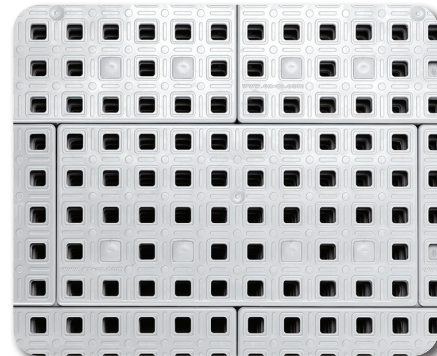

690

Tailor made ramps

690 - KIT 1

690 - KIT 2

690 - KIT 3

690 - KIT 4

Our 690 ramp models are the most versatile and sturdy ramps on offer. Adaptable to almost any situation and easy to modify. Determine the height to be traversed, then select the correct ramp kit. With this modular system from 18 mm to 199 mm you can adjust the kit to the desired height and load up to 200 kg.

Available in 5 different sizes from small to extra large.

690 - KIT 5

Images for illustration purposes only. Certain features may be optional.

Opening up new horizons in mobility

Technical data Ramps - 690

■ KIT 1 - length x width x height	250 x 750 x 18-55 mm	■ Weight	1,3 kg
■ KIT 2 - length x width x height	500 x 750 x 36-91 mm	■ Weight	4,3 kg
■ KIT 3 - length x width x height	750 x 750 x 72-127 mm	■ Weight	9,2 kg
■ KIT 4 - length x width x height	1000 x 750 x 108-163 mm	■ Weight	15,8 kg
■ KIT 5 - length x width x height	1250 x 750 x 144-199 mm	■ Weight	20 kg
■ Maximum load	200 kg	■ Additional information	CE

Sizes in mm, weight in kg. Deviations in sizes and weight (15 mm, 1,5 kg and 1,5°) are possible.

ECO-friendly

All these ramps are made from environment-friendly PE. Non-toxic PE, the same material as found, e.g., on the inside of milk cartons.