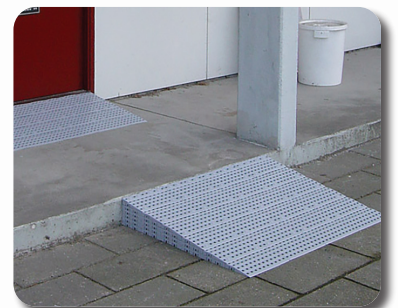

690

Tailor made ramps

690 - KIT 1

690 - KIT 2

690 - KIT 3

690 - KIT 4

Our 690 ramp models are the most versatile and sturdy ramps on offer. Adaptable to almost any situation and easy to modify. Determine the height to be traversed, then select the correct ramp kit. With this modular system from 18 mm to 199 mm you can adjust the kit to the desired height and load up to 200 kg.

Available in 5 different sizes from small to extra large.

690 - KIT 5

Images for illustration purposes only. Certain features may be optional.

Opening up new horizons in mobility

Technical data Ramps - 690

■ KIT 1 - length x width x height	250 x 750 x 18-55 mm	■ Weight	1,3 kg
■ KIT 2 - length x width x height	500 x 750 x 36-91 mm	■ Weight	4,3 kg
■ KIT 3 - length x width x height	750 x 750 x 72-127 mm	■ Weight	9,2 kg
■ KIT 4 - length x width x height	1000 x 750 x 108-163 mm	■ Weight	15,8 kg
■ KIT 5 - length x width x height	1250 x 750 x 144-199 mm	■ Weight	20 kg
■ Maximum load	200 kg	■ Additional information	CE

Sizes in mm, weight in kg. Deviations in sizes and weight (15 mm, 1,5 kg and 1,5°) are possible.

ECO-friendly

All these ramps are made from environment-friendly PE. Non-toxic PE, the same material as found, e.g., on the inside of milk cartons.