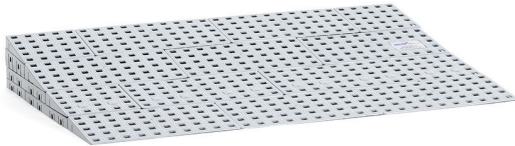

690

Tailor made ramps

690 - KIT 1

690 - KIT 2

690 - KIT 3

690 - KIT 4

Our 690 ramp models are the most versatile and sturdy ramps on offer. Adaptable to almost any situation and easy to modify. Determine the height to be traversed, then select the correct ramp kit. With this modular system from 18 mm to 199 mm you can adjust the kit to the desired height and load up to 200 kg.

Available in 5 different sizes from small to extra large.

690 - KIT 5

Images for illustration purposes only. Certain features may be optional.

Opening up new horizons in mobility

Technical data Ramps - 690

■ KIT 1 - length x width x height	250 x 750 x 18-55 mm	■ Weight	1,3 kg
■ KIT 2 - length x width x height	500 x 750 x 36-91 mm	■ Weight	4,3 kg
■ KIT 3 - length x width x height	750 x 750 x 72-127 mm	■ Weight	9,2 kg
■ KIT 4 - length x width x height	1000 x 750 x 108-163 mm	■ Weight	15,8 kg
■ KIT 5 - length x width x height	1250 x 750 x 144-199 mm	■ Weight	20 kg
■ Maximum load	200 kg	■ Additional information	CE

Sizes in mm, weight in kg. Deviations in sizes and weight (15 mm, 1,5 kg and 1,5°) are possible.

ECO-friendly

All these ramps are made from environment-friendly PE. Non-toxic PE, the same material as found, e.g., on the inside of milk cartons.