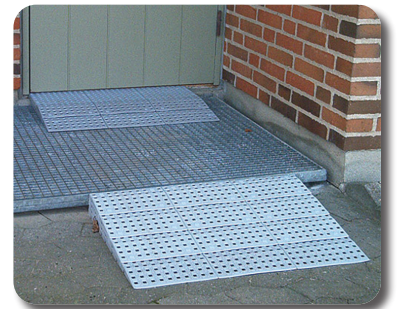

690

Tailor made ramps

690 - KIT 1

690 - KIT 2

690 - KIT 3

690 - KIT 4

Our 690 ramp models are the most versatile and sturdy ramps on offer. Adaptable to almost any situation and easy to modify. Determine the height to be traversed, then select the correct ramp kit. With this modular system from 18 mm to 199 mm you can adjust the kit to the desired height and load up to 200 kg.

Available in 5 different sizes from small to extra large.

690 - KIT 5

Images for illustration purposes only. Certain features may be optional.

Opening up new horizons in mobility

Technical data Ramps - 690

Sizes in mm, weight in kg. Deviations in sizes and weight (15 mm, 1,5 kg and 1,5°) are possible.

ECO-friendly

All these ramps are made from environment-friendly PE. Non-toxic PE, the same material as found, e.g., on the inside of milk cartons.