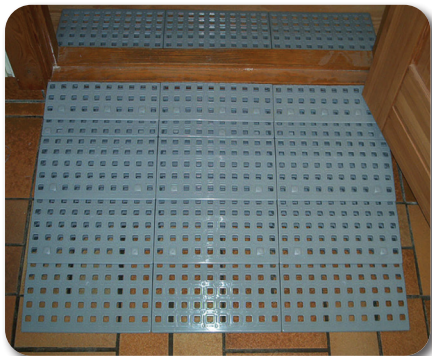

690

Tailor made ramps

690 - KIT 1

690 - KIT 2

690 - KIT 3

690 - KIT 4

Our 690 ramp models are the most versatile and sturdy ramps on offer. Adaptable to almost any situation and easy to modify. Determine the height to be traversed, then select the correct ramp kit. With this modular system from 18 mm to 199 mm you can adjust the kit to the desired height and load up to 200 kg.

Available in 5 different sizes from small to extra large.

690 - KIT 5

Images for illustration purposes only. Certain features may be optional.

Opening up new horizons in mobility

Technical data Ramps - 690

■ KIT 1 - length x width x height	250 x 750 x 18-55 mm	■ Weight	1,3 kg
■ KIT 2 - length x width x height	500 x 750 x 36-91 mm	■ Weight	4,3 kg
■ KIT 3 - length x width x height	750 x 750 x 72-127 mm	■ Weight	9,2 kg
■ KIT 4 - length x width x height	1000 x 750 x 108-163 mm	■ Weight	15,8 kg
■ KIT 5 - length x width x height	1250 x 750 x 144-199 mm	■ Weight	20 kg
■ Maximum load	200 kg	■ Additional information	CE

Sizes in mm, weight in kg. Deviations in sizes and weight (15 mm, 1,5 kg and 1,5°) are possible.

ECO-friendly

All these ramps are made from environment-friendly PE. Non-toxic PE, the same material as found, e.g., on the inside of milk cartons.