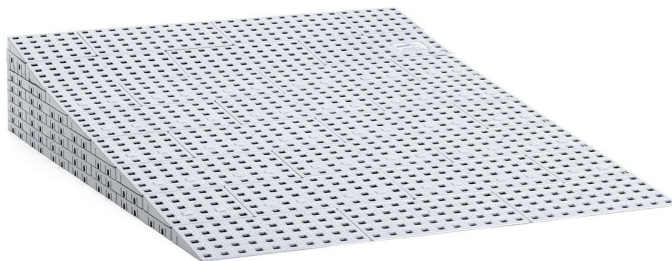

690

Tailor made ramps

690 - KIT 1

690 - KIT 2

690 - KIT 3

690 - KIT 4

Our 690 ramp models are the most versatile and sturdy ramps on offer. Adaptable to almost any situation and easy to modify. Determine the height to be traversed, then select the correct ramp kit. With this modular system from 18 mm to 199 mm you can adjust the kit to the desired height and load up to 200 kg.

Available in 5 different sizes from small to extra large.

690 - KIT 5

Images for illustration purposes only. Certain features may be optional.

Opening up new horizons in mobility

Technical data Ramps - 690

■ KIT 1 - length x width x height	250 x 750 x 18-55 mm	■ Weight	1,3 kg
■ KIT 2 - length x width x height	500 x 750 x 36-91 mm	■ Weight	4,3 kg
■ KIT 3 - length x width x height	750 x 750 x 72-127 mm	■ Weight	9,2 kg
■ KIT 4 - length x width x height	1000 x 750 x 108-163 mm	■ Weight	15,8 kg
■ KIT 5 - length x width x height	1250 x 750 x 144-199 mm	■ Weight	20 kg
■ Maximum load	200 kg	■ Additional information	CE

Sizes in mm, weight in kg. Deviations in sizes and weight (15 mm, 1,5 kg and 1,5°) are possible.

ECO-friendly

All these ramps are made from environment-friendly PE. Non-toxic PE, the same material as found, e.g., on the inside of milk cartons.